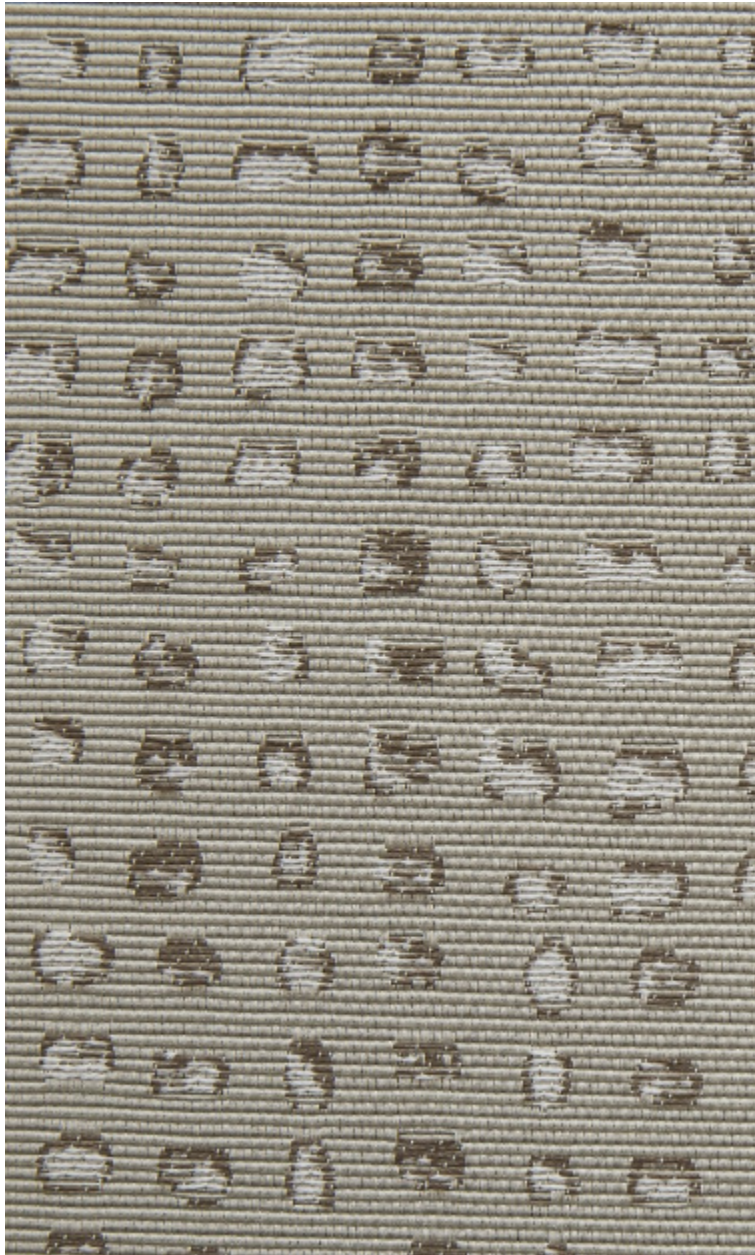

LELIEVRE

PARIS

ARABICA M1 - GRANIT *

0757-01

Arabica is a delicate jacquard composition with a ribbed background, this fabric is available in a range of colourful white shades. A stunning ombré discreetly embellishes the pattern giving the fabric a stunning natural look. This widewidth fabric will perfectly complement a peaceful, textured décor. Ideal for curtains, wall hangings and headboards.

Collection **COLLECTION 22**

Brand **LELIEVRE CONTRACT**

TECHNICAL DATA

Composition **Polyester TREVIRA CS 100%**

Width **295 cm**

Repeat cut **No**

Drop match **No**

Care    

Uses   

Weight / Linear metre **725 g**

Fire rating **M1**

LELIEVRE

PARIS

Available colours

0757-01
**ARABICA MI -
GRANIT ***

0757-02
**ARABICA MI -
SABLE ***