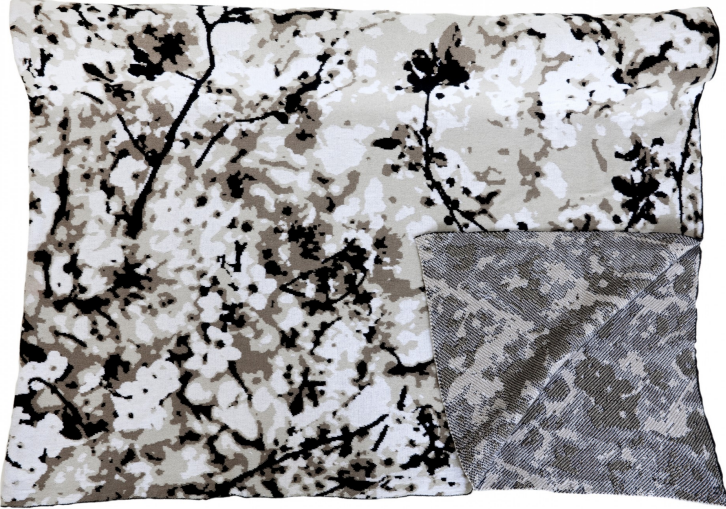

# LELIEVRE

PARIS

## PLAID DEMI SAISON NATUREL \*

7772-01

---

Collection	VOYAGES VOYAGES
------------	-----------------

---

Brand	JEAN PAUL GAULTIER
-------	--------------------

---

### TECHNICAL DATA

---

Type	Plaid blanket
------	---------------

---

Composition	Cotton 100%
-------------	-------------

---

Size	140x180cm
------	-----------

---