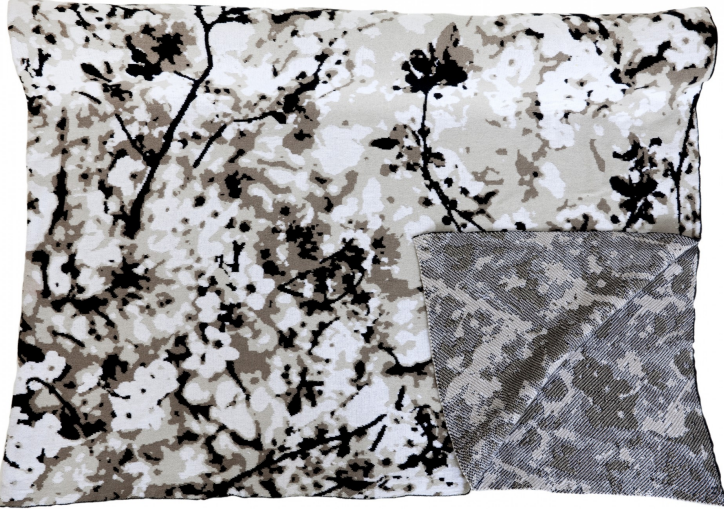

# LELIEVRE

PARIS

## PLAID DEMI SAISON NATUREL \*

7772-01

---

Collection	VOYAGES VOYAGES
------------	-----------------

---

Brand	JEAN-PAUL GAULTIER
-------	--------------------

---

### TECHNICAL DATA

---

Composition	Cotton 100%
-------------	-------------

---

Size	140x180cm
------	-----------

---

Care	   
------	---

---