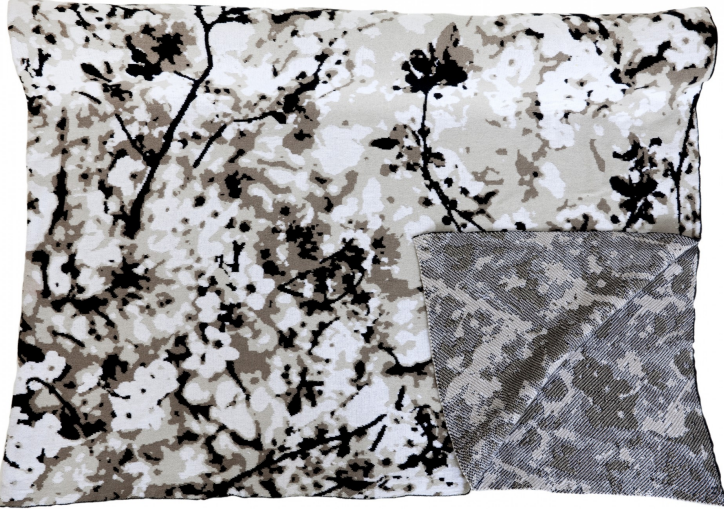

# LELIEVRE

PARIS

## PLAID DEMI SAISON NATUREL \*

7772-01

---

Collection	VOYAGES VOYAGES
------------	-----------------

---

Brand	JEAN PAUL GAULTIER
-------	--------------------

---

### TECHNICAL DATA

---

Composition	Cotton 100%
-------------	-------------

---

Size	140x180cm
------	-----------

---

Care	  
------	---

---