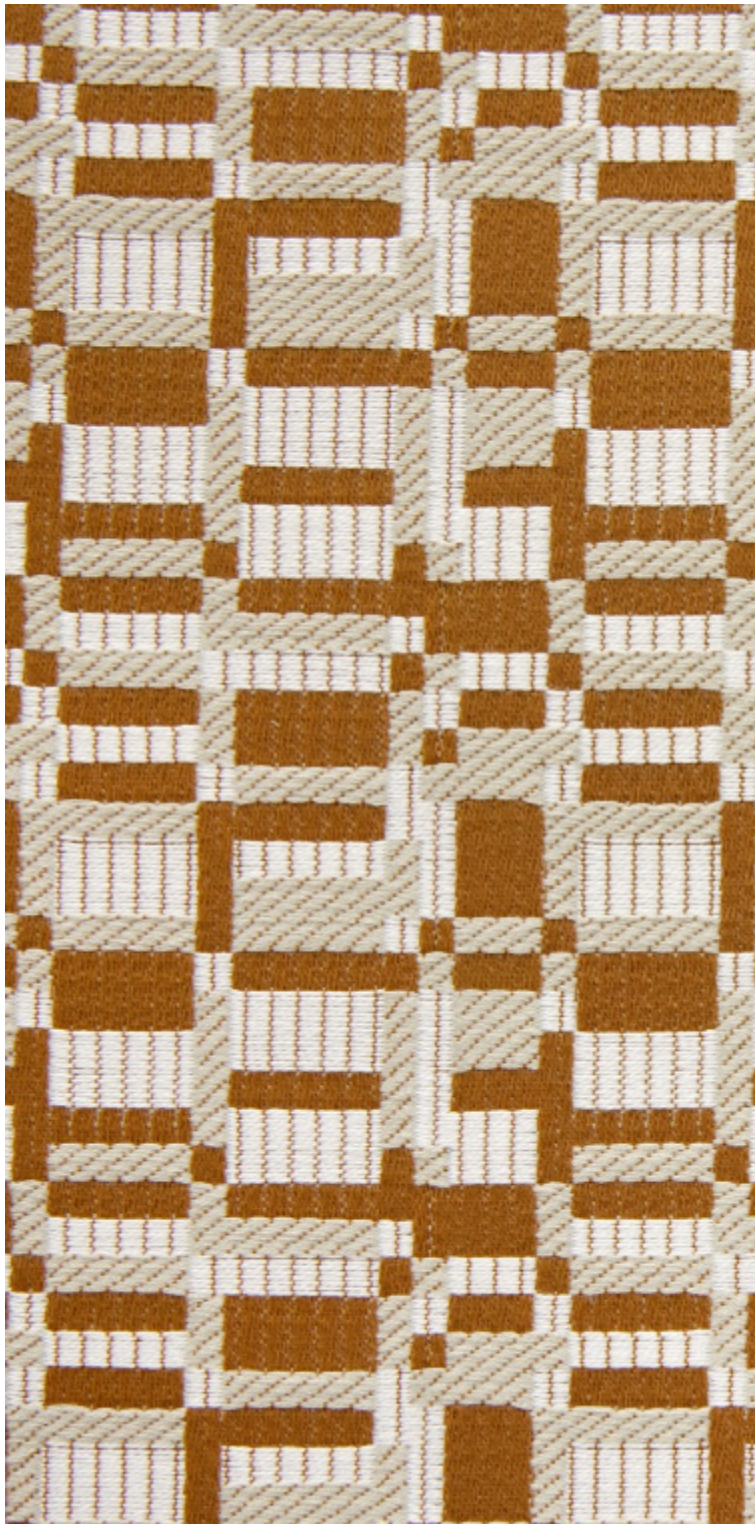

LELIEVRE

PARIS

KIOSQUE M1 - COGNAC

0799-02

Kiosque is a small check jacquard of 3 harmoniously blended colours. Perfect for coordinating and will structure any decor with its geometric pattern inspired by the shelves of a library bursting with books. The soft, supple quality shifts from matt to glossy, it is soft to the touch so perfect for upholstery, curtains, hangings and accessories.

Collection **COLLECTION 23**

Brand **LELIEVRE PARIS CONTRACT**

TECHNICAL DATA

Composition **Polyester FR 100%**

Width **146 cm**

Repeat cut **No**

Vertical repeat **7 cm**

Horizontal repeat **6 cm**

Available colours

0799-01
**KIOSQUE M1 -
MYRTILLE**

0799-02
**KIOSQUE M1 -
COGNAC**

0799-03
**KIOSQUE M1 -
POLLEN**

0799-04
**KIOSQUE M1 -
NATUREL**

0799-05
**KIOSQUE M1 -
EBENE**

0799-07
**KIOSQUE M1 -
ARDOISE**