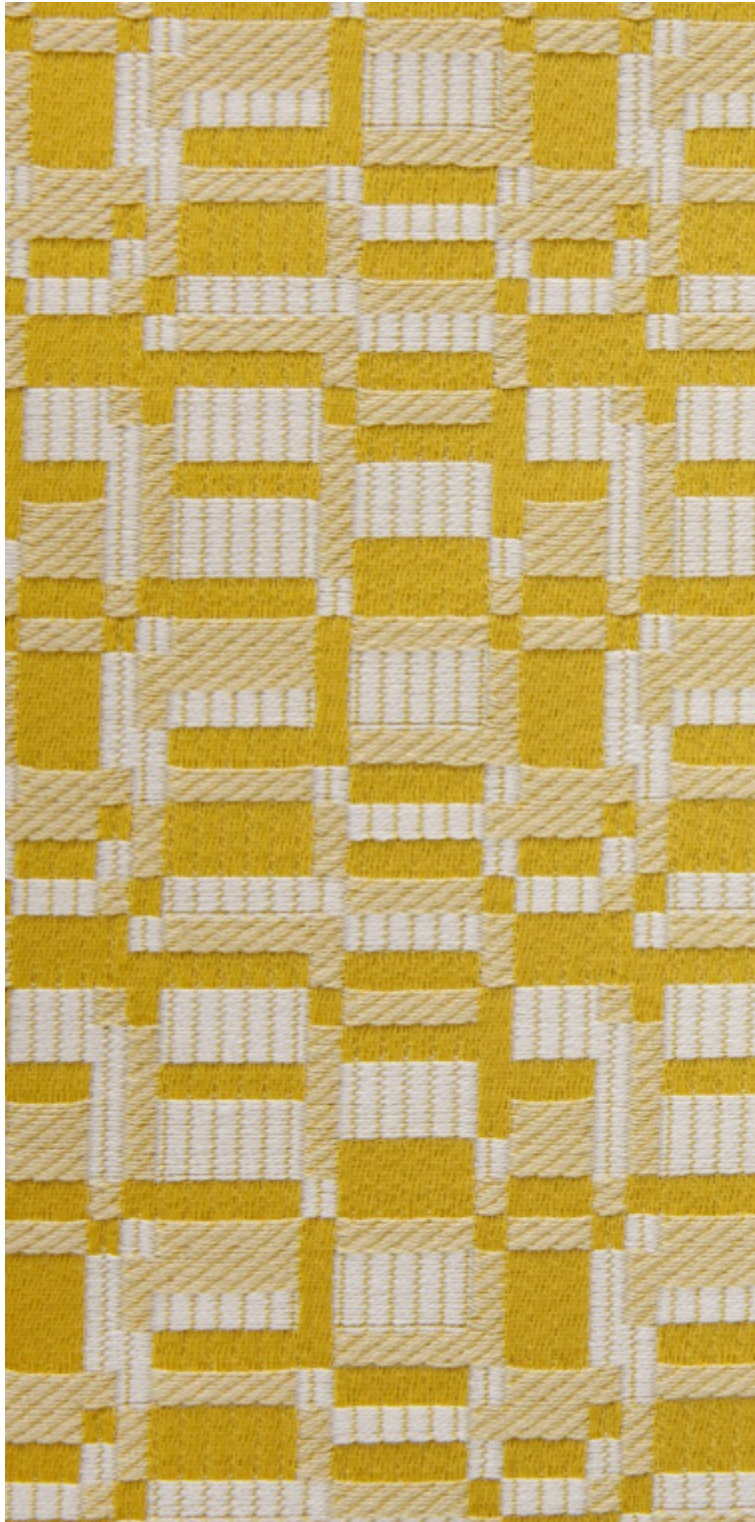

KIOSQUE M1 - POLLEN

0799-03

Kiosque is a small check jacquard of 3 harmoniously blended colours. Perfect for coordinating and will structure any decor with its geometric pattern inspired by the shelves of a library bursting with books. The soft, supple quality shifts from matt to glossy, it is soft to the touch so perfect for upholstery, curtains, hangings and accessories.

Collection	COLLECTION 23
------------	---------------

Brand	LELIEVRE CONTRACT
-------	-------------------

TECHNICAL DATA

Composition	Polyester FR 100%
-------------	-------------------

Width	146 cm
-------	--------

Repeat cut	No
------------	----

Vertical repeat	7 cm
-----------------	------

Horizontal repeat	6 cm
-------------------	------

Drop match	No
------------	----

Care	   
------	---

Uses	   
------	---

Martindale test	40 000 T
-----------------	----------