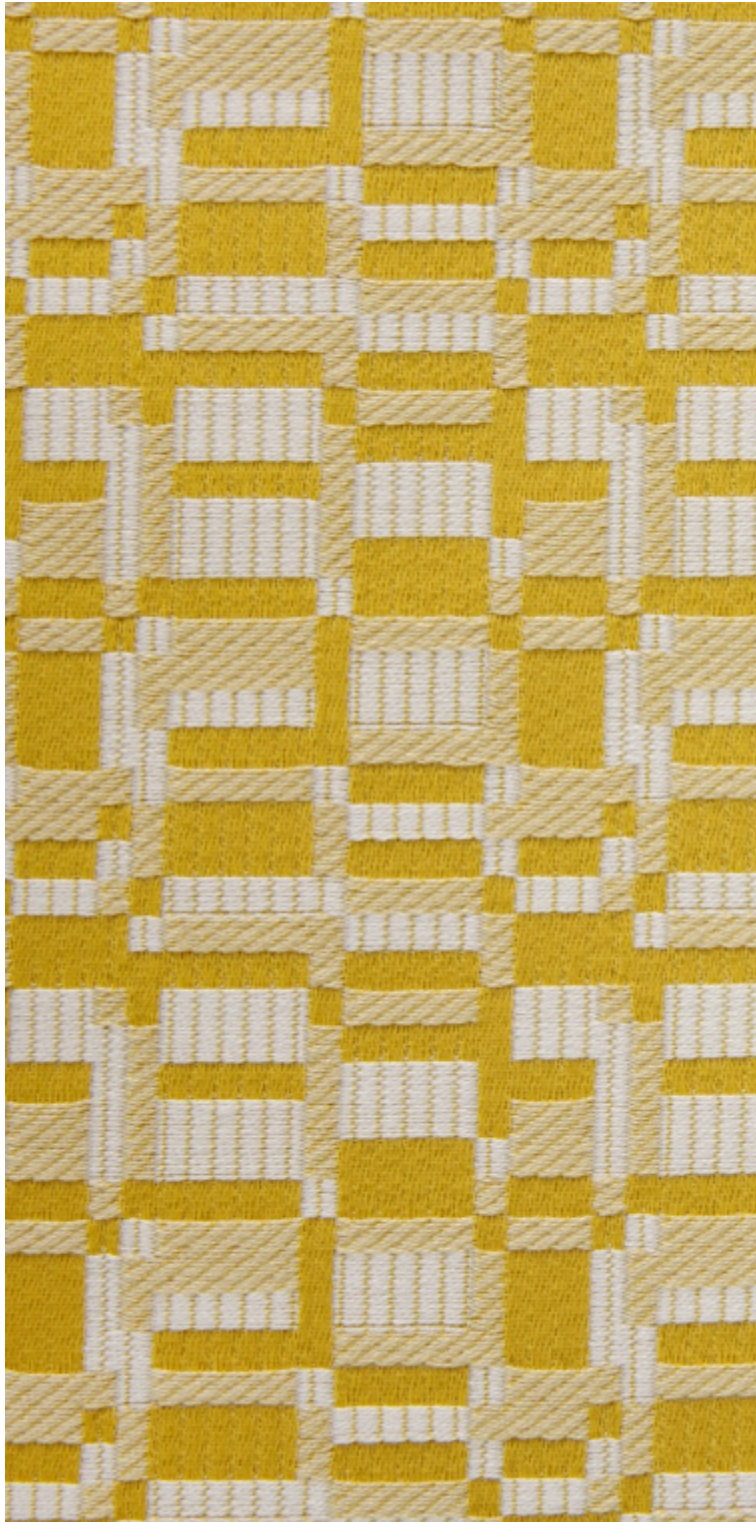

**KIOSQUE M1 - POLLEN**

0799-03

Kiosque is a small check jacquard of 3 harmoniously blended colours. Perfect for coordinating and will structure any decor with its geometric pattern inspired by the shelves of a library bursting with books. The soft, supple quality shifts from matt to glossy, it is soft to the touch so perfect for upholstery, curtains, hangings and accessories.

## TECHNICAL DATA

Composition	Polyester FR 100%
-------------	-------------------

Width	146 cm
-------	--------

Repeat cut	No
------------	----

Vertical repeat	7 cm
-----------------	------

Horizontal repeat	6 cm
-------------------	------

## Available colours

0799-01  
**KIOSQUE M1 -  
MYRTILLE**

0799-02  
**KIOSQUE M1 -  
COGNAC**

0799-03  
**KIOSQUE M1 -  
POLLEN**

0799-04  
**KIOSQUE M1 -  
NATUREL**

0799-05  
**KIOSQUE M1 -  
EBENE**

0799-07  
**KIOSQUE M1 -  
ARDOISE**