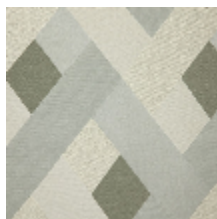

LELIEVRE

PARIS

SCALA M1 - ARGENT *

0805-03

A large, decorative, geometric design inspired by parquet flooring of the Italian Palazzo. Oversized marquetry in a woven form both majestic and contemporary. A supple handle and perfect drape will bring elegance and refinement to any decor. A palette of 5 colourways: delicate, powdery and tonal, inspired by the patinated venetian frescoes.

0805-01
**SCALA M1 -
POUDRE ***

0805-02
**SCALA M1 - DORE

0805-03
**SCALA M1 -
ARGENT ***

0805-04
**SCALA M1 -
GLACIER ***

0805-05
**SCALA M1 -
CANARD ***

SCALA M1 - ARGENT *

0805-03