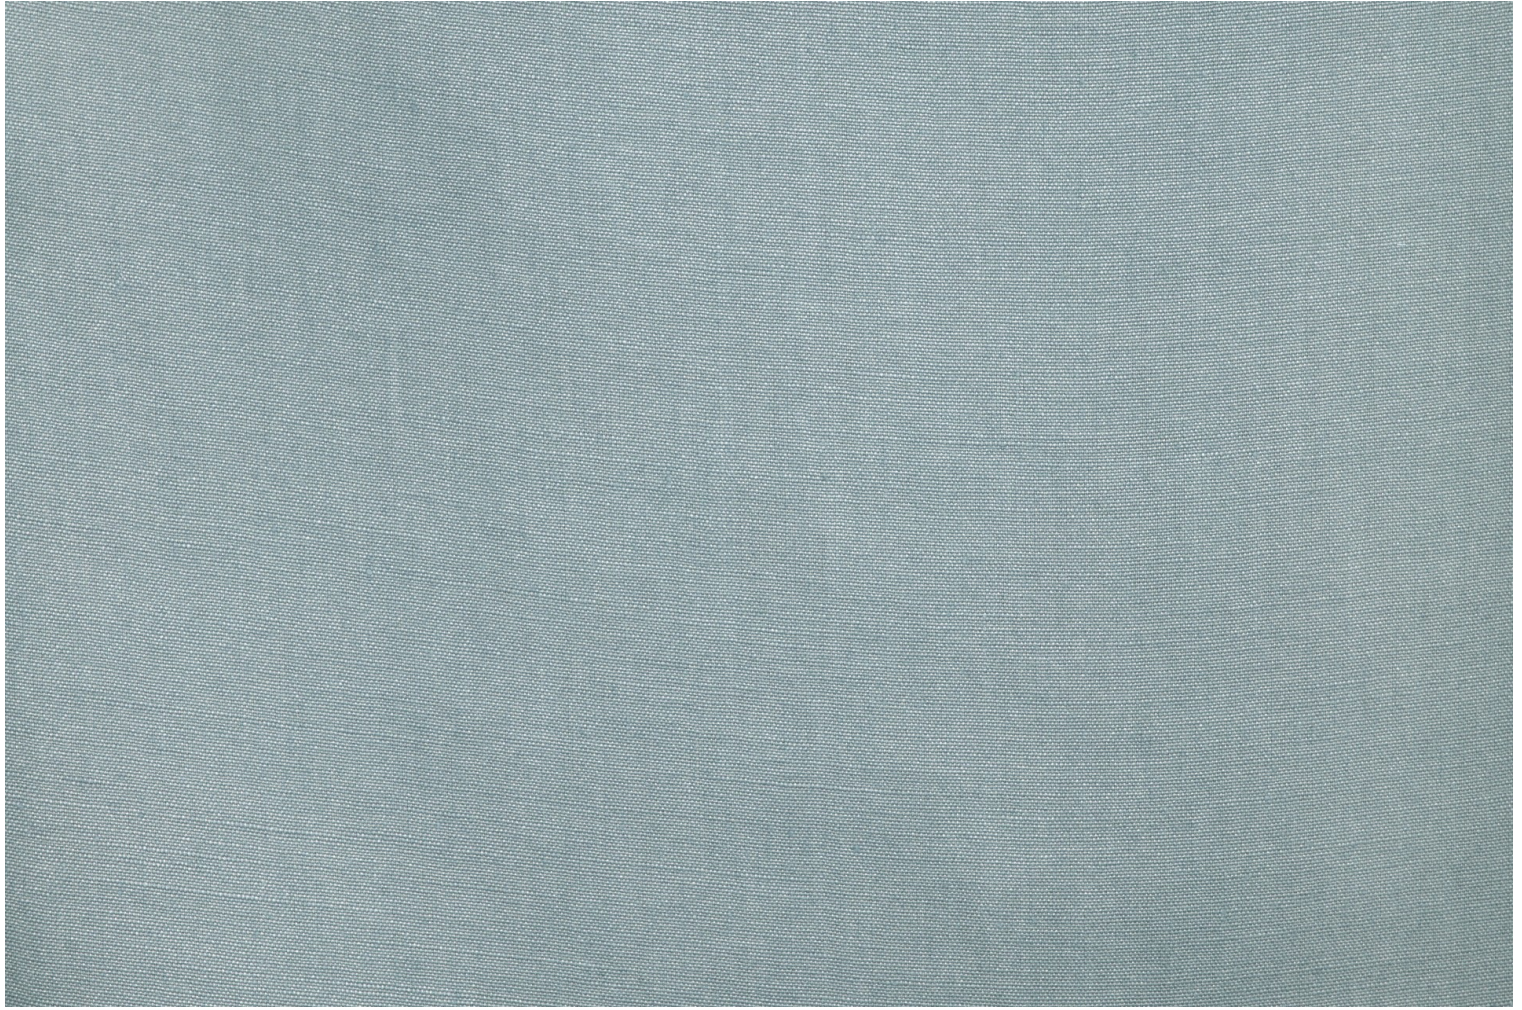

LELIEVRE

PARIS