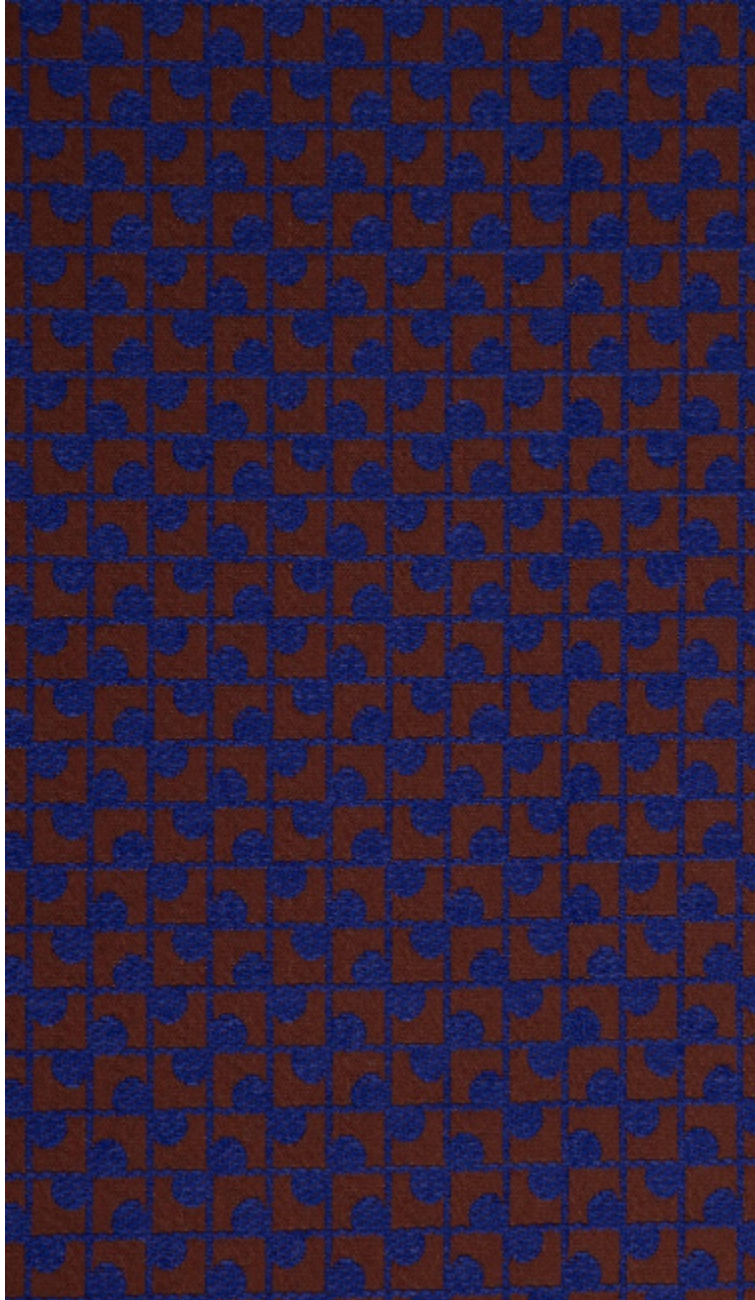

LELIEVRE

PARIS

TOWN M1 - LAPIS

3229-05

This small two-tone jacquard design is based on ceramic tiles, creating a subtle vibration. Very flexible, it's ideal for curtains.

Collection	METROPOLIS
------------	------------

Brand	LELIEVRE
-------	----------

TECHNICAL DATA

Composition	Polyester FR 100%
-------------	-------------------

Width	142 cm
-------	--------

Repeat cut	No
------------	----

Vertical repeat	3 cm
-----------------	------

Horizontal repeat	3 cm
-------------------	------

Drop match	No
------------	----

Care	   
------	---

Uses	   
------	---

Martindale test	40 000 T
-----------------	----------

Weight / Linear metre	520 g
-----------------------	-------

3229-05
TOWN M1 - LAPIS

3229-06
**TOWN M1 -
FORET**

TOWN M1 - LAPIS

3229-05