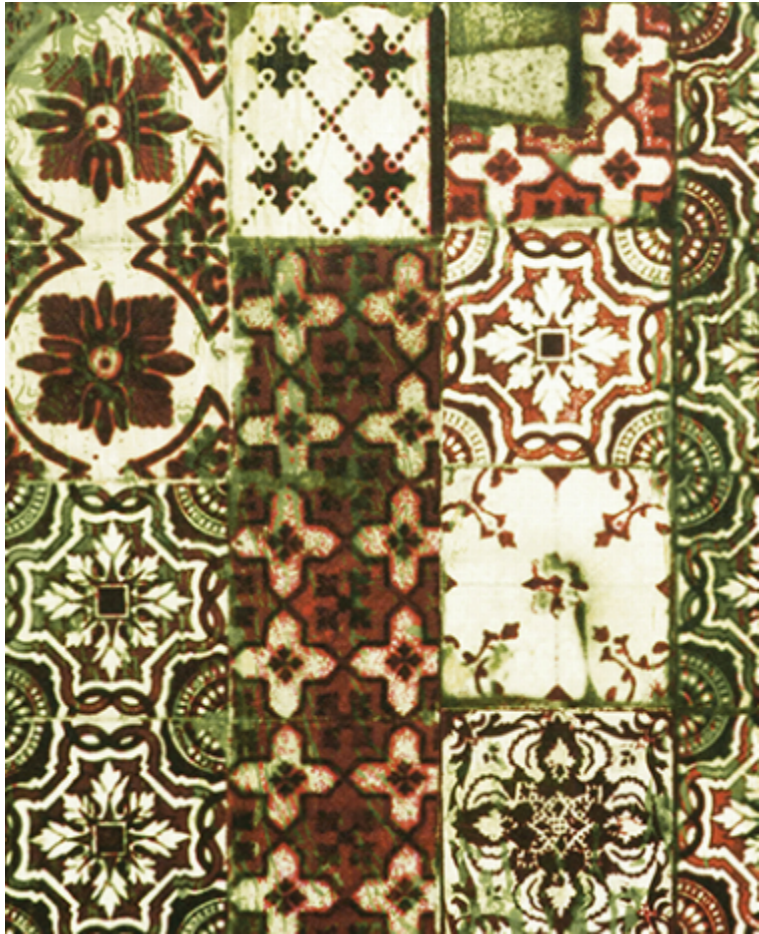

LELIEVRE

PARIS

PORTO - LAQUE *

3304-03

Resembling hand painted and patterned tiles, this design is inspired by the station of Sao Bento and the houses of Douro and Porto.

Collection	LES PAPIERS
------------	-------------

Brand	JEAN PAUL GAULTIER
-------	--------------------

TECHNICAL DATA

Composition	INTISSE - NON WOVEN
-------------	---------------------

Width	70 cm
-------	-------

Repeat cut	Yes
------------	-----

Vertical repeat	96 cm
-----------------	-------