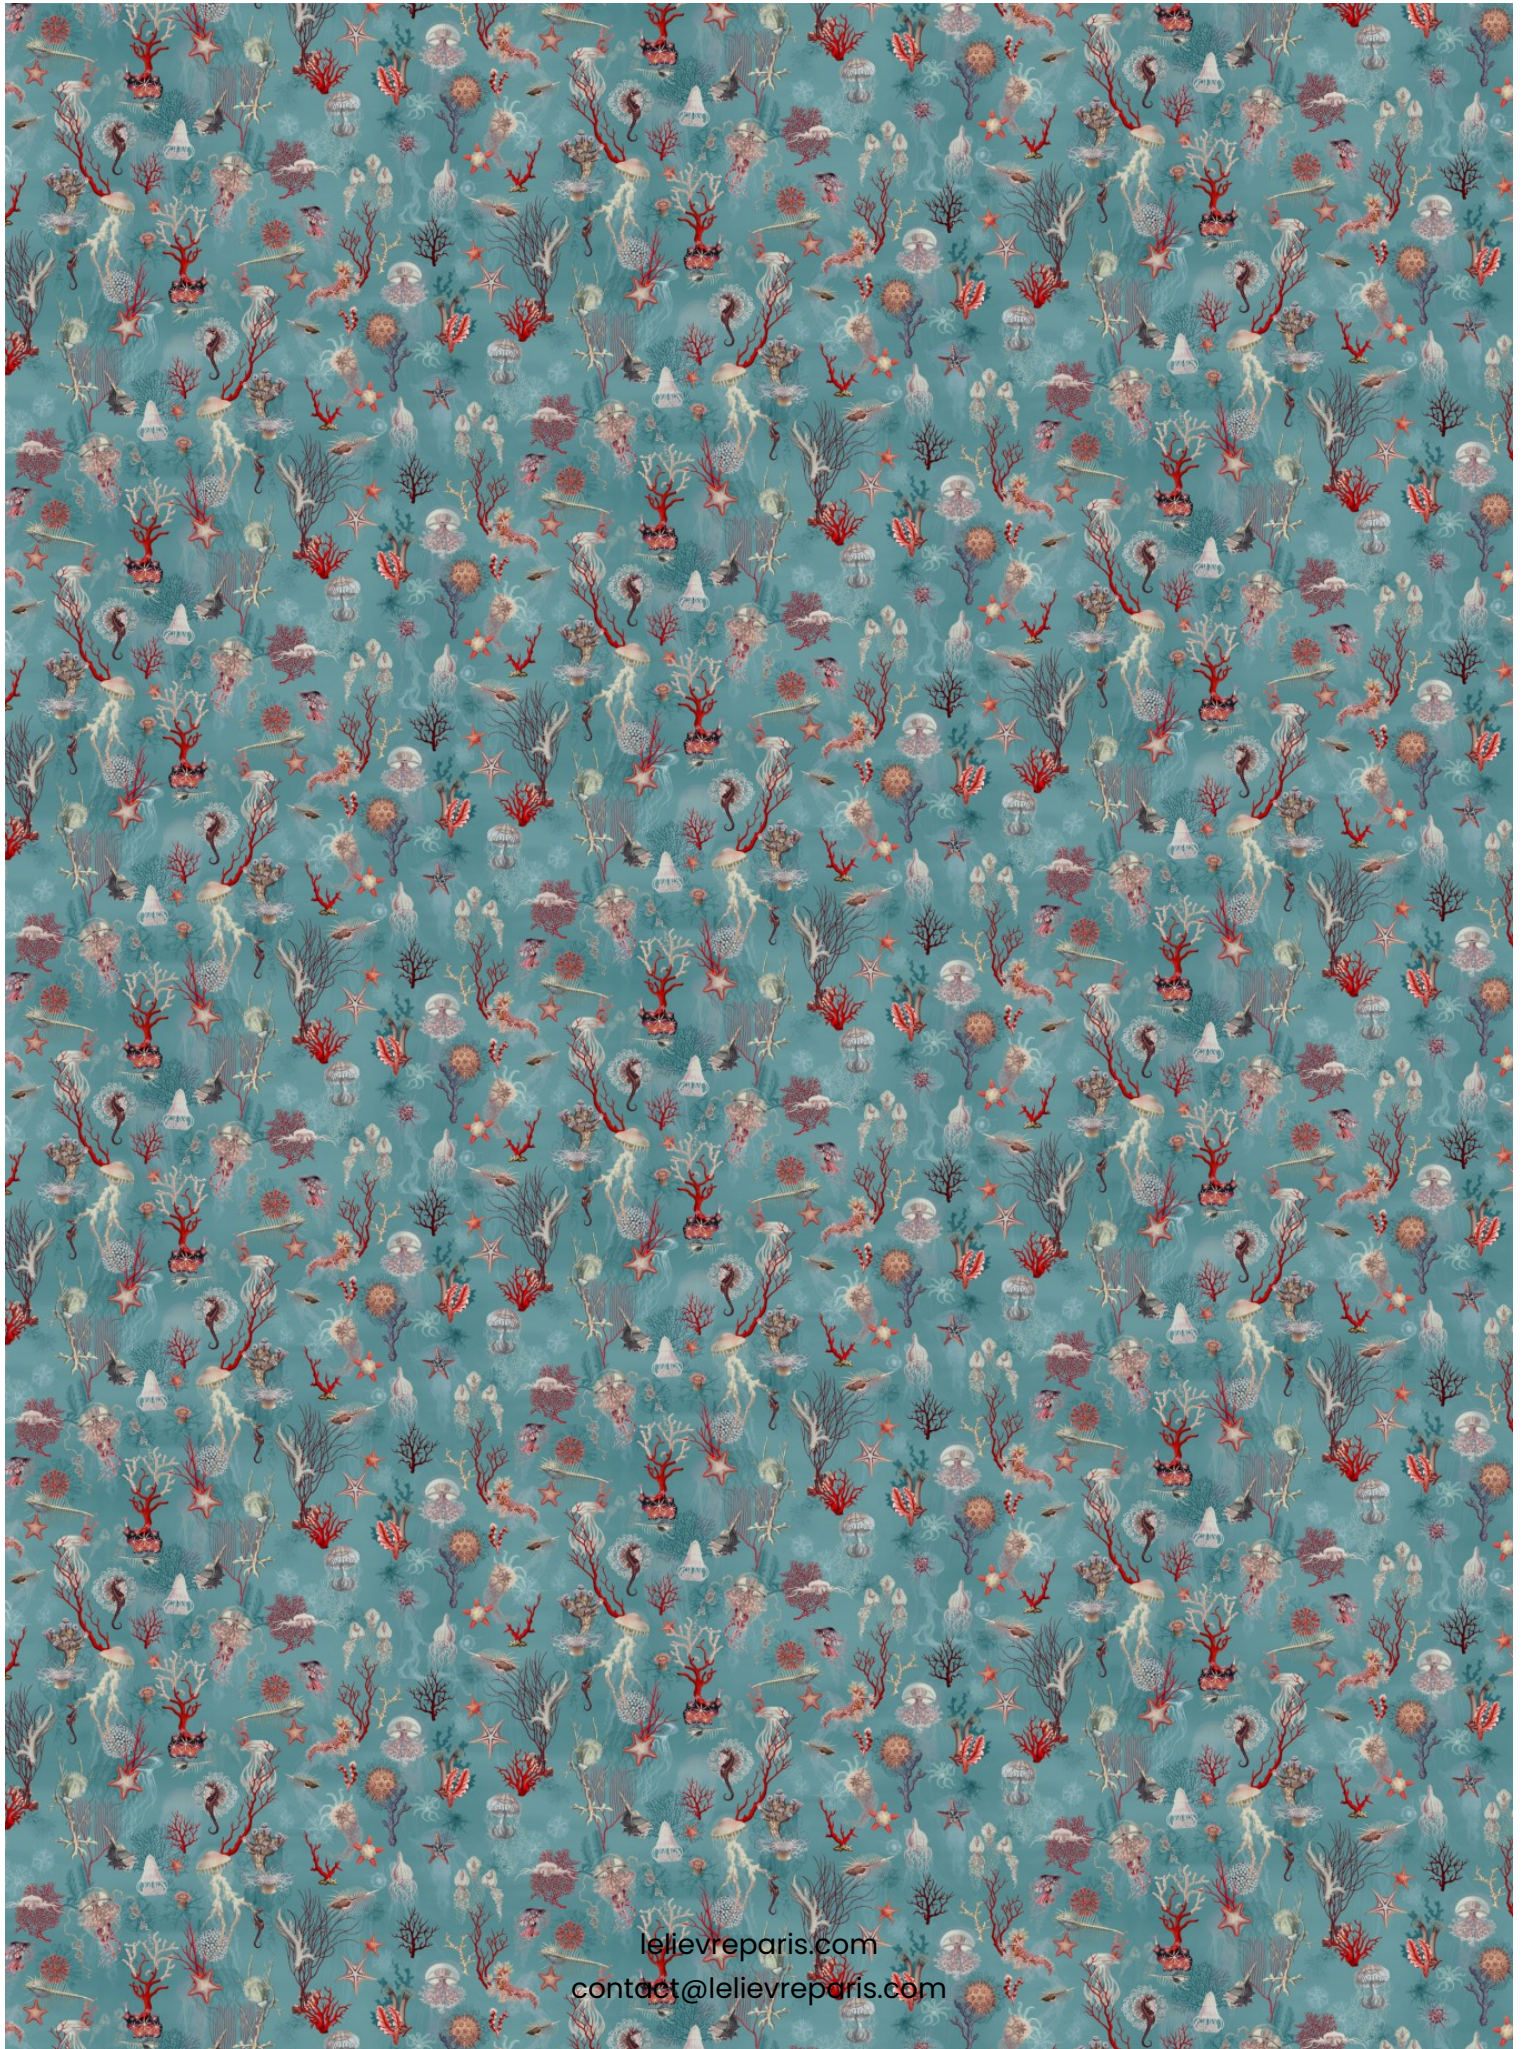

LELIEVRE

PARIS

lelievrepairs.com
contact@lelievrepairs.com