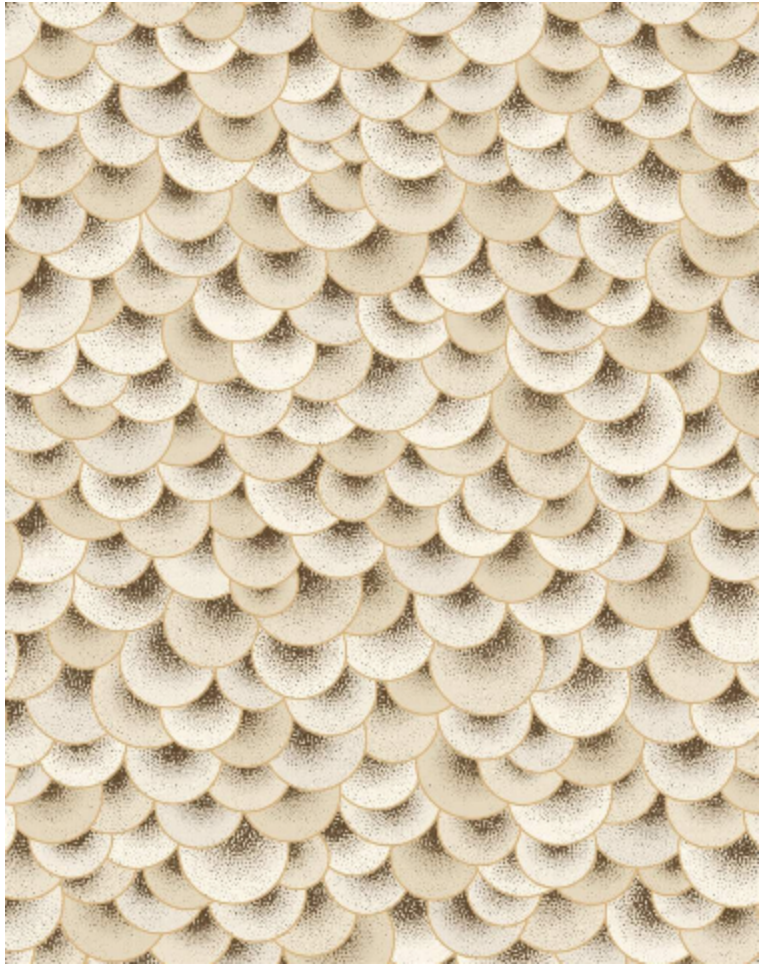

LELIEVRE

PARIS

ECAILLES OR *

3327-01

Scales crimped with metallic thread to look like mother of pearl. Available in ocean or sand colour

Collection	UN MONDE PARFAIT
------------	------------------

Brand	JEAN PAUL GAULTIER
-------	--------------------

TECHNICAL DATA

Type	Wallpaper
------	-----------

Composition	INTISSE - NON WOVEN
-------------	---------------------

Width	52 cm
-------	-------

Repeat cut	Yes
------------	-----

Vertical repeat	64 cm
-----------------	-------