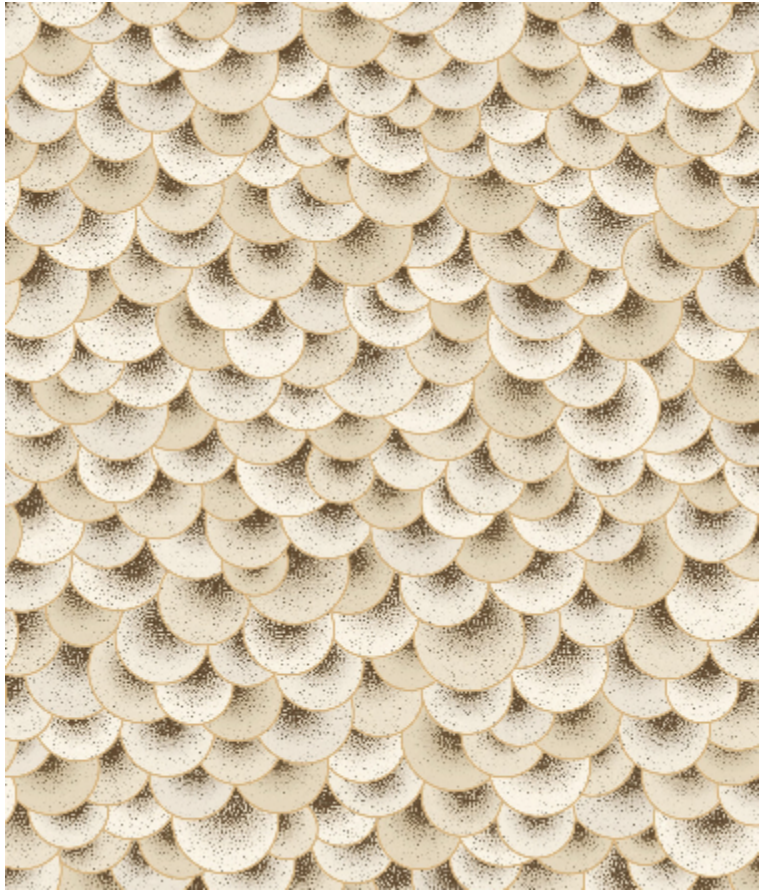

LELIEVRE

PARIS

ECAILLES OR *

3327-01

Scales crimped with metallic thread to look like mother of pearl. Available in ocean or sand colour

Collection	UN MONDE PARFAIT
------------	------------------

Brand	JEAN PAUL GAULTIER
-------	--------------------