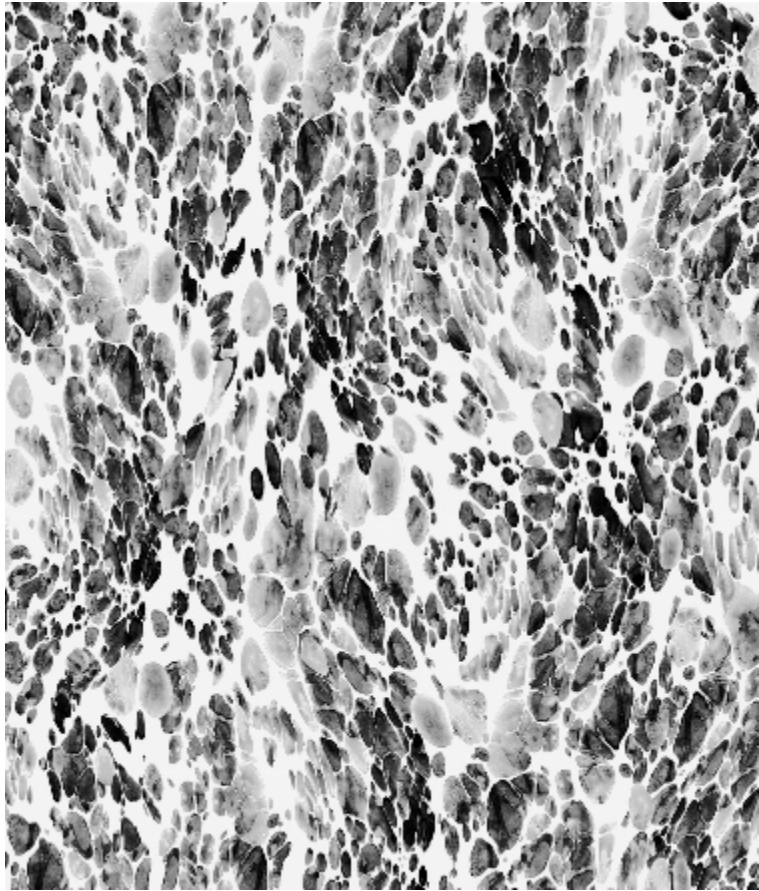

LELIEVRE

PARIS

MAGMA ROCHE *

3328-01

This non-woven satin wallpaper is printed and soft. It's a combination of modern and classic

| | |
|------------|------------------|
| Collection | UN MONDE PARFAIT |
|------------|------------------|

| | |
|-------|--------------------|
| Brand | JEAN PAUL GAULTIER |
|-------|--------------------|

TECHNICAL DATA

| | |
|-------------|---------------------|
| Composition | INTISSE - NON WOVEN |
|-------------|---------------------|