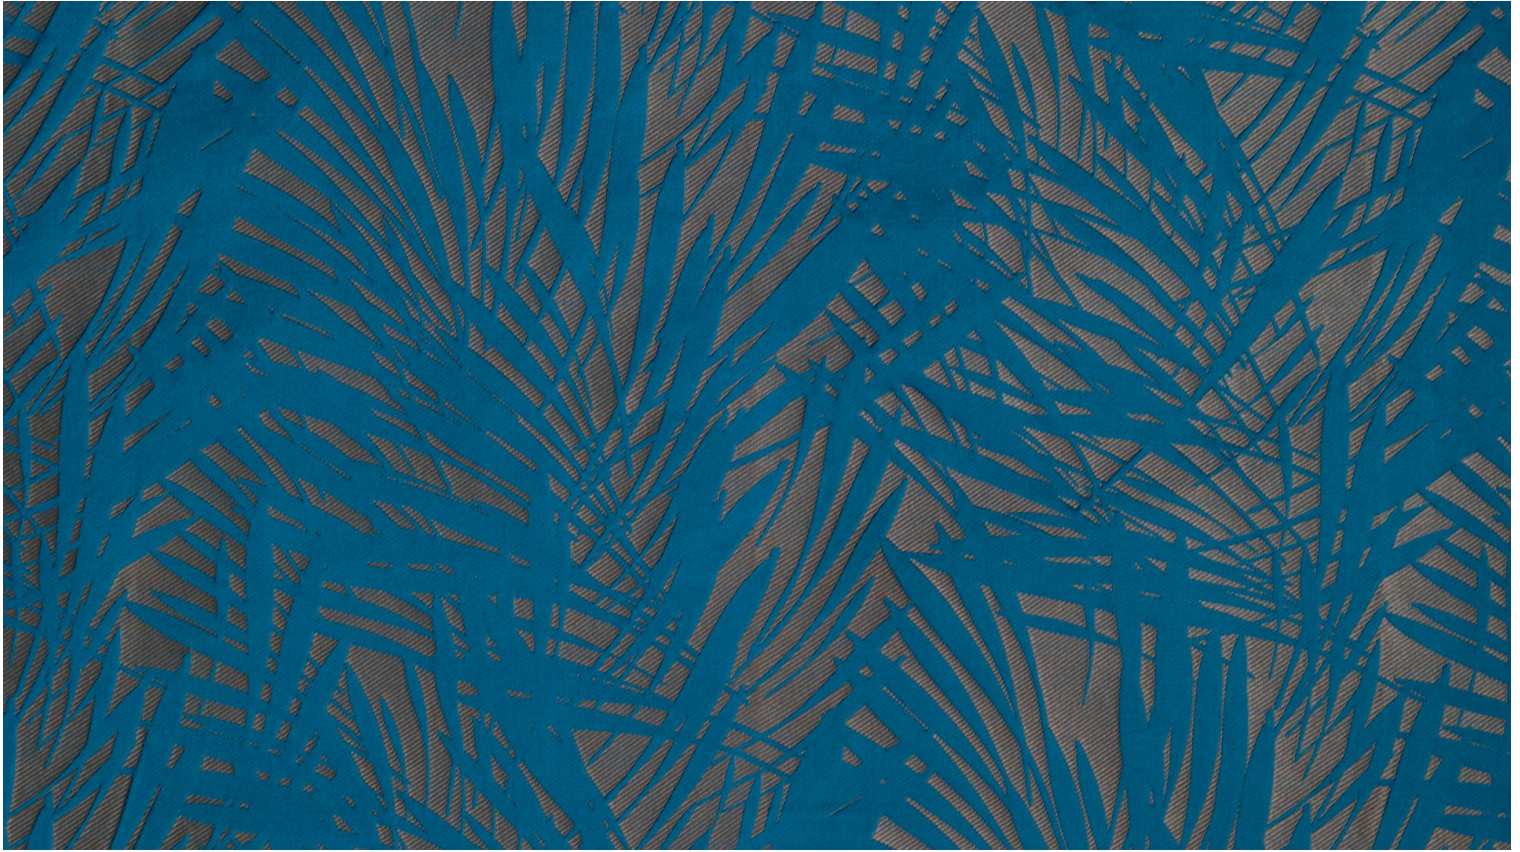

LELIEVRE

PARIS

Available colours