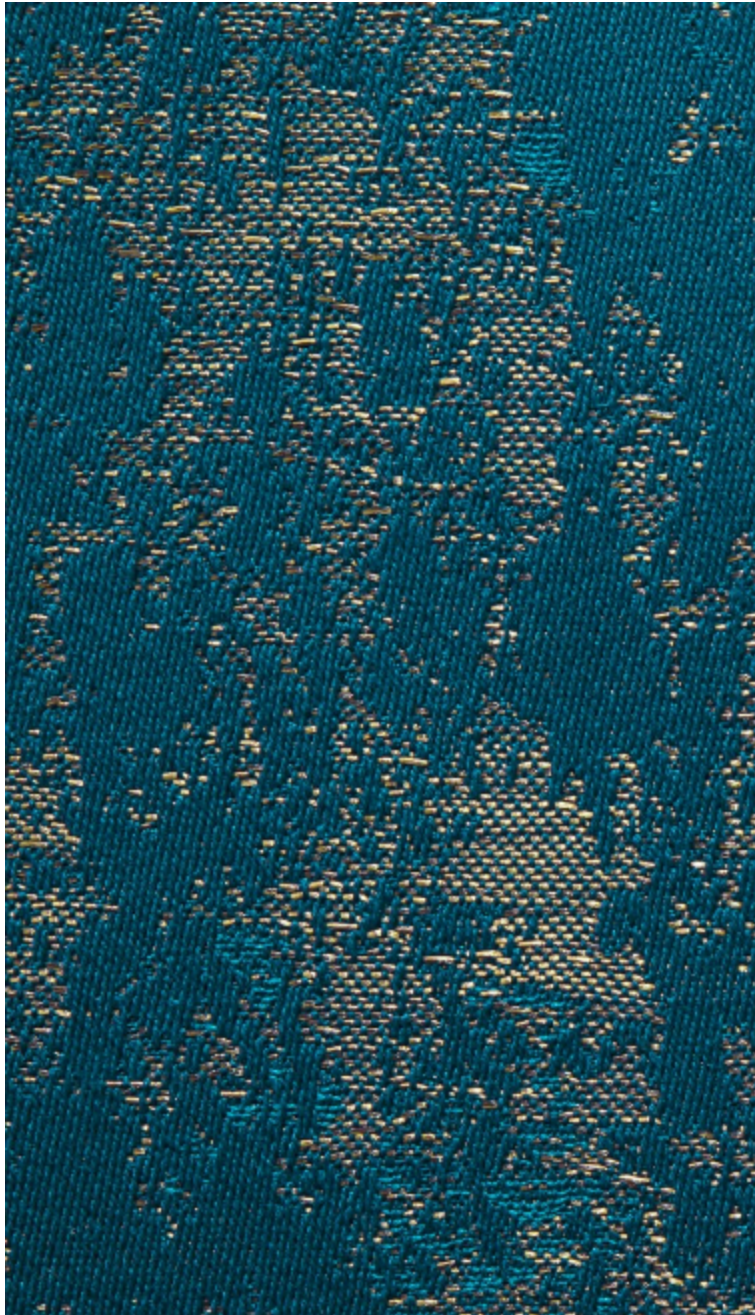

ANTICA M1 - LAPIS

4236-01

Antica is a visual realisation of the effects of time, painting of a wall left to languish. With its all-over effect, this pattern/material alternates between matte and shiny effects in a range of intense colours. Ideal for curtains, chairs and accessories.

Collection	COLLECTION 22
------------	---------------

Brand	LELIEVRE CONTRACT
-------	-------------------

TECHNICAL DATA

Composition	Polyester TREVIRA CS 100%
-------------	---------------------------

Width	132 cm
-------	--------

Repeat cut	No
------------	----

Vertical repeat	66 cm
-----------------	-------

Drop match	No
------------	----

Care	   
------	---

Uses	   
------	---

Martindale test	40 000 T
-----------------	----------

4236-03
**ANTICA MI -
CALCEDOINE**

4236-04
**ANTICA MI -
ALBATRE**

4236-05
**ANTICA MI -
QUARTZ**

4236-06
**ANTICA MI -
SOUFRE**

4236-07
**ANTICA MI -
GRENAT**

4236-08
**ANTICA MI -
GRAPHITE**

ANTICA M1 - LAPIS