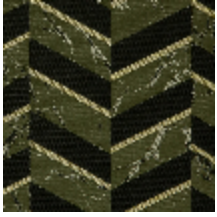

LELIEVRE

PARIS

Available colours

4249-01
VILLA - OLIVE