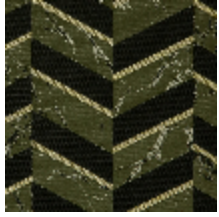

LELIEVRE

PARIS

Available colours

4249-01
VILLA - OLIVE