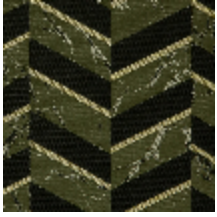

LELIEVRE

PARIS

Available colours

4249-01
VILLA M1 - OLIVE