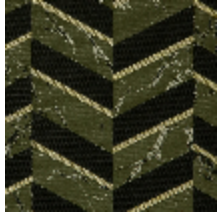

LELIEVRE

PARIS

Available colours

4249-01
VILLA M1 - OLIVE