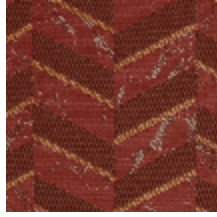

VILLA M1 - MARBRE

4249-05

A beautiful, graphic, chevron construction inspired by Italian palazzo floors. Luxurious without ostentation, a flattened matt thread enriched with a metallic gold thread on a marble effect background. Perfectly balanced, Villa will suit both classic and contemporary interiors.

4249-02
**VILLA M1 -
PETROLE**

4249-03
**VILLA M1 -
VESUVE**

4249-04
**VILLA M1 -
LIMONCELLO**

4249-05
**VILLA M1 -
MARBRE**

4249-06
**VILLA M1 -
ARGENT**

4249-07
**VILLA M1 -
REPLISSE**

VILLA M1 - MARBRE

4249-05