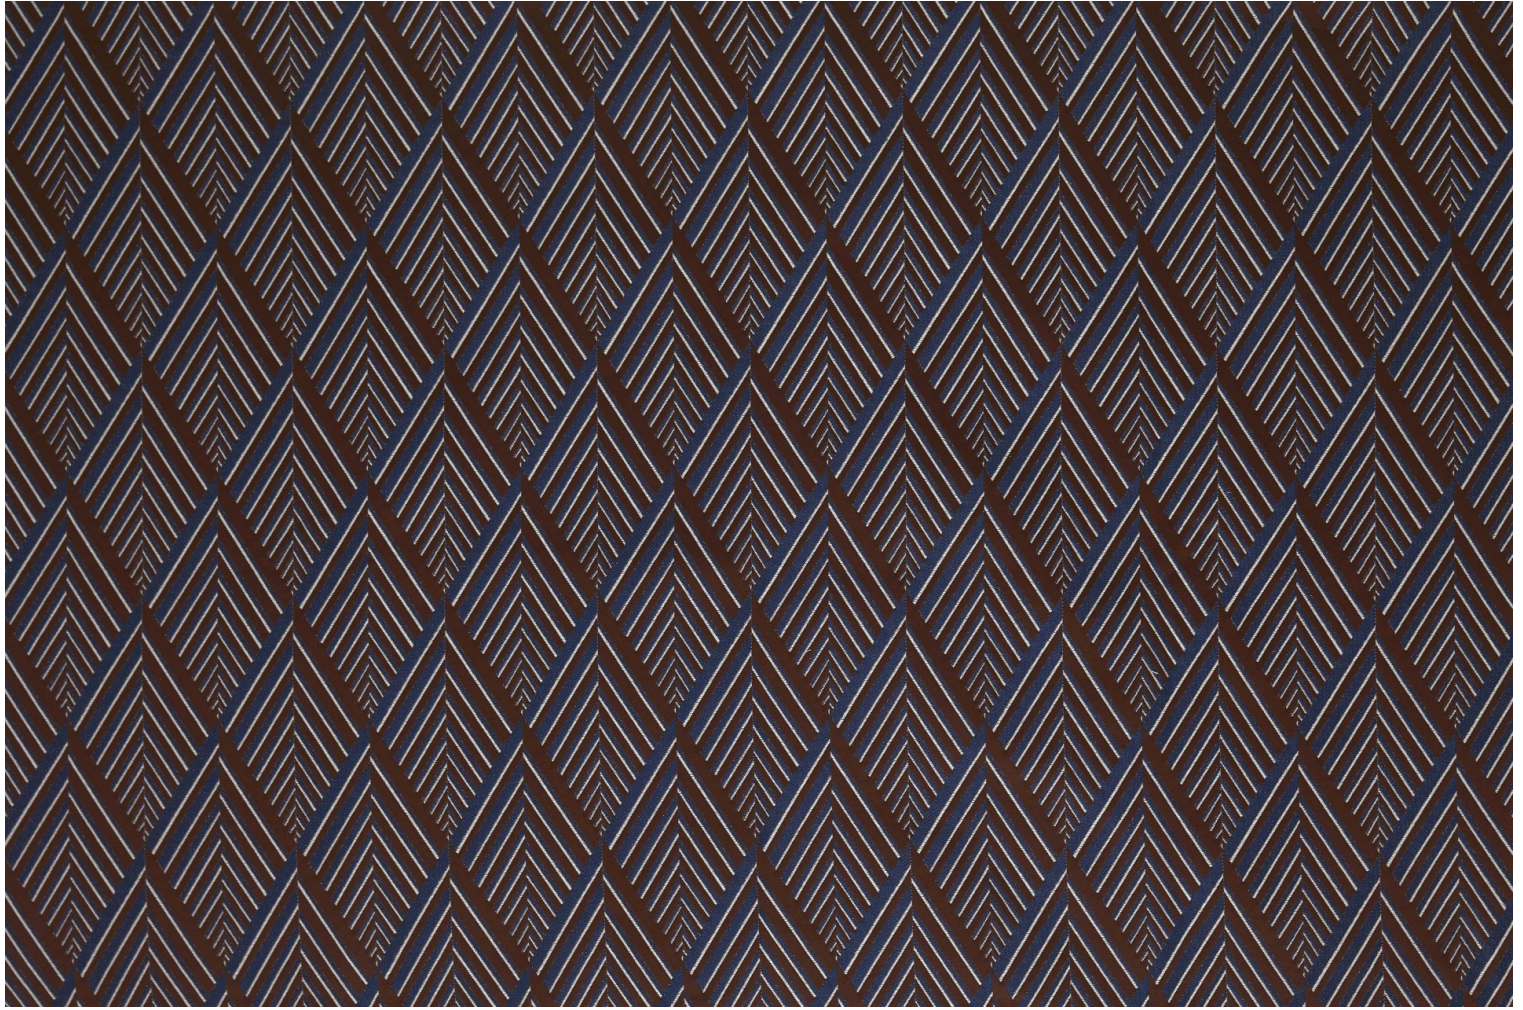

LELIEVRE

PARIS

lelievrepairs.com
contact@lelievrepairs.com