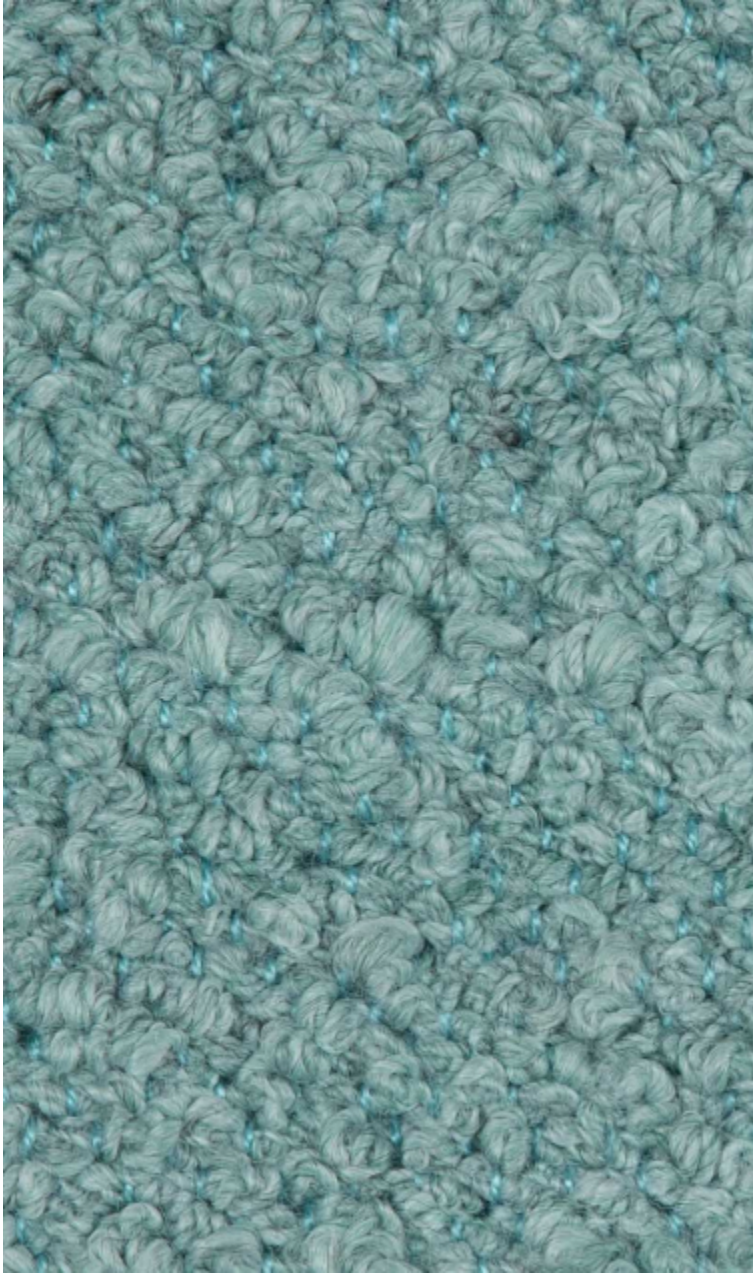

LELIEVRE

PARIS

ARUBA - AZUR

5051-04

ARUBA is a beautiful matte bouclé with a textured relief, perfect for Indoor and Outdoor use. It stands out with its soft feel, elegant drape, and especially pleasant touch.

Collection	ILES DU VENT
------------	--------------

Brand	LELIÈVRE PARIS OUTDOOR
-------	------------------------

TECHNICAL DATA

Type	Outdoor
------	---------

Composition	SOLUTION DYED ACRYLIC 100%
-------------	----------------------------

Width	142 cm
-------	--------

Repeat cut	No
------------	----

Half drop match	No
-----------------	----

Care	   
------	---

Uses	   
------	---

Martindale test	30 000 T
-----------------	----------

Weight / Linear metre	1 120 g
-----------------------	---------

5051-02
**ARUBA -
NATUREL**

5051-03
ARUBA - BEIGE

5051-04
ARUBA - AZUR

5051-05
ARUBA - ENCRE

5051-06
ARUBA - CEDRE

5051-07
ARUBA - OCRE

5051-08
**ARUBA -
TERRACOTTA**