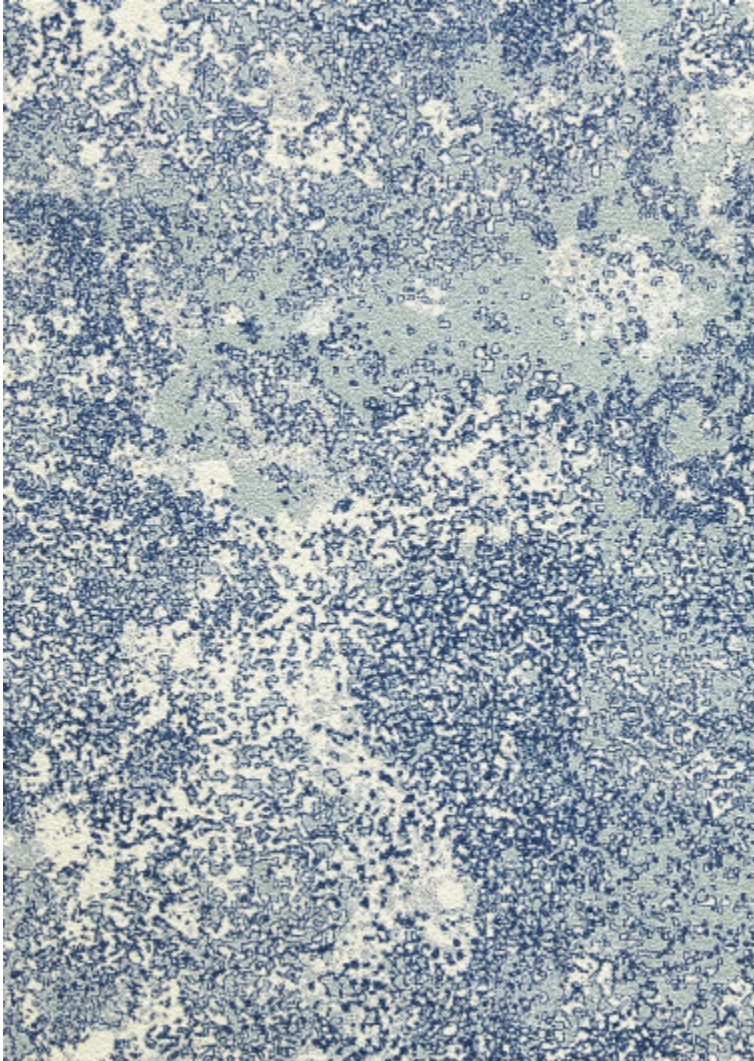

CONSTELLATION - LICHEN

6452-02

The awe-inspiring sight of the Milky Way flowing between the sky and the earth was the main inspiration for this textured wallpaper. Embossed vinyl with a slightly sparkly grain, it borrows elements from ASTRAL, a fabric from the Signature L'ART ET LA MATIERE collection.

Collection	TROISIEME CHAPITRE
------------	--------------------

Brand	LELIEVRE PARIS
-------	----------------

TECHNICAL DATA

Composition	VINYLE SUR PAPIER
-------------	-------------------

Width	68 cm
-------	-------

Repeat cut	No
------------	----

Vertical repeat	114 cm
-----------------	--------

Weight / Linear metre	520 g
-----------------------	-------

Fire rating	B-s2,d0
-------------	---------

LELIEVRE

PARIS

LELIEVRE