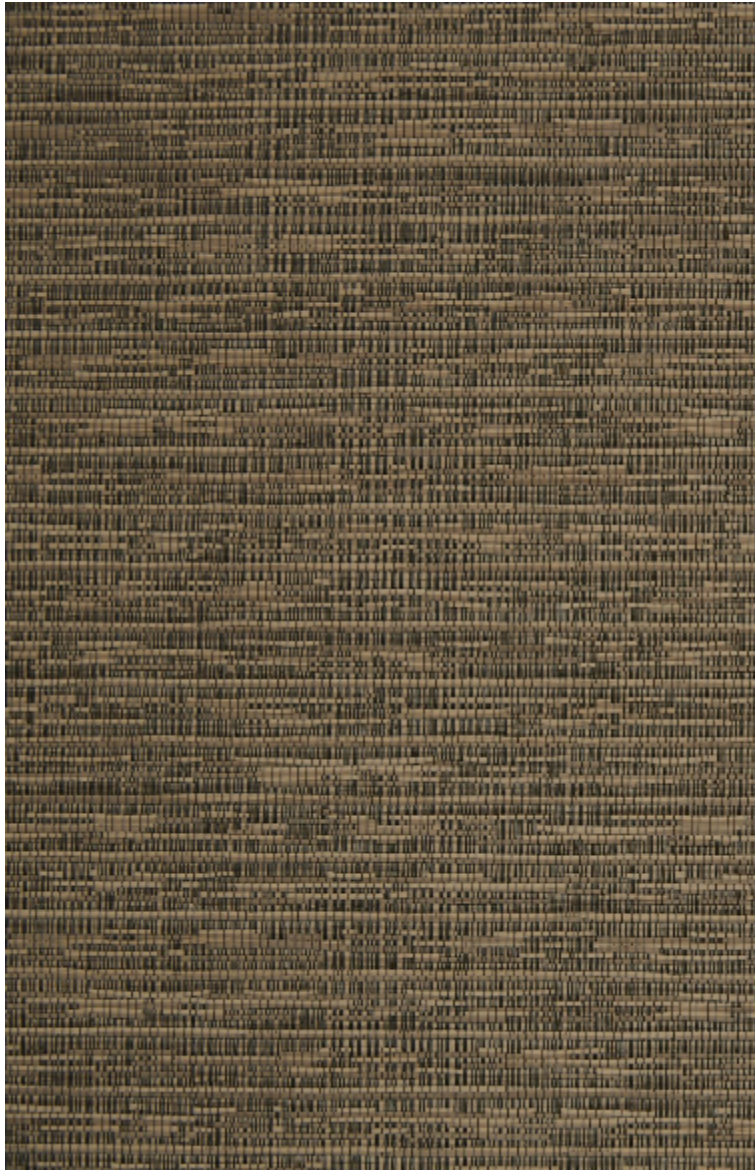

LELIEVRE

PARIS

REFLET - BRONZE

6459-05

French-made laminated fabric, REFLET is a wall covering with the characteristic of coming in different finishes depending on the colour - smooth, satiny and slightly glossy for some, or more textured and metallic for others.

Collection	THE WALL.3ÈME CHAPITRE
------------	------------------------

Brand	LELIEVRE
-------	----------

TECHNICAL DATA

Composition	Polyester 100%
-------------	----------------

Width	140 cm
-------	--------

PARIS

Available colours

6459-01
**REFLET - BEIGE
ROSÉ**

6459-02
REFLET - SABLE

6459-03
REFLET - GRÈS

6459-04
**REFLET -
MORDORÉ**

6459-05
REFLET - BRONZE

6459-06
REFLET - BLEUTÉ