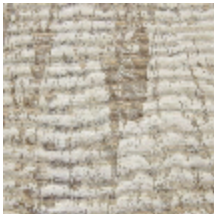

LELIEVRE

PARIS

ARBORE - OXYDE

6460-03

This wall covering is an abstract interpretation suggestive of tree bark. This textured and laminated woven covering has a slight radiance to it. The tonal version features darker accents, in a reference to photographic negatives/positives.

LELIEVRE

PARIS

Available colours

6460-01
ARBORE - IVOIRE

6460-02
**ARBORE -
NOISETTE**

6460-03
ARBORE - OXYDE

ARBORE - OXYDE

6460-03