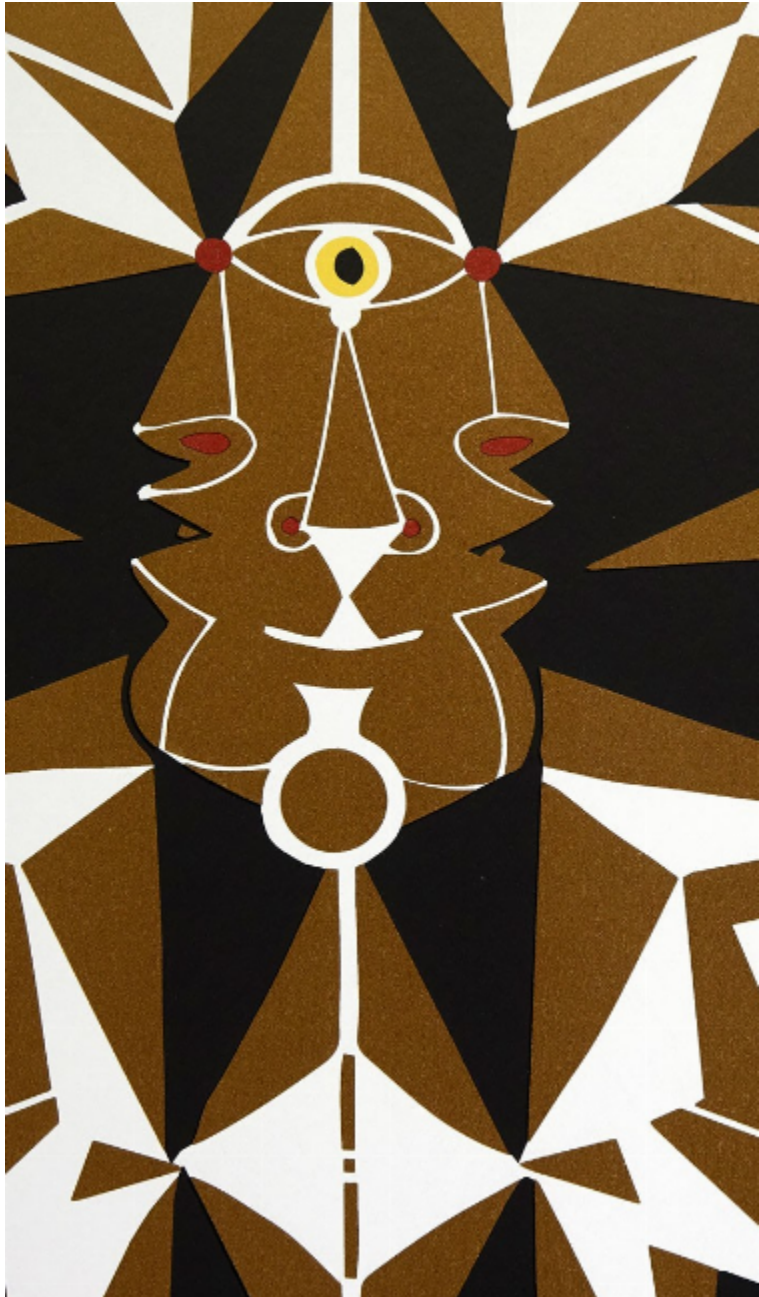

LELIEVRE

PARIS

EMAIL - BRONZE

6461-02

A motif inspired by the original work of Jean Cocteau "L'Esprit minéral" of 1962, a 33 cm diameter plate in red earth with anthracite grey engobe, white oxide pencil, encrusted with coral, yellow and brilliant night blue enamels. Its geometric forms offer a nice matte/shiny contrast that reproduces the look of the original ceramic. This ultra graphic wallpaper was created in rotogravure on non-woven backing.

Collection	CHAPITRE 2 - JEAN COCTEAU
------------	------------------------------

Brand	LELIEVRE
-------	----------

TECHNICAL DATA

Composition	Non woven
-------------	-----------

Width	70 cm
-------	-------