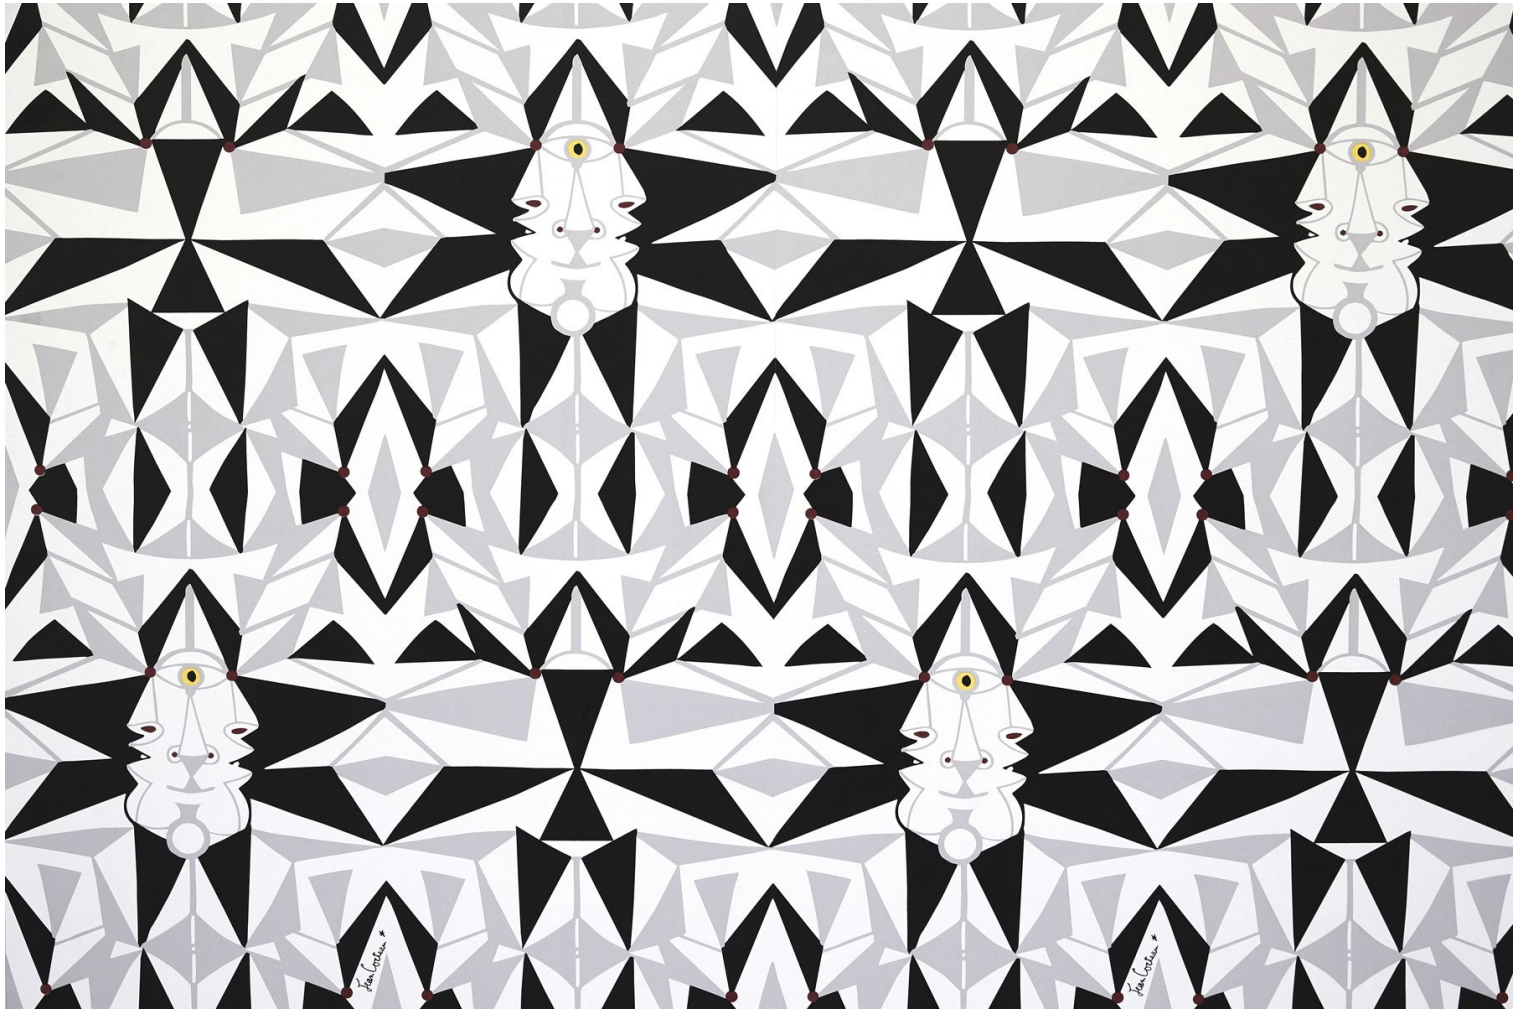

LELIEVRE

PARIS

Available colours

6461-01

EMAIL - BLEU

6461-02

EMAIL - BRONZE

6461-03

**EMAIL -
GRAPHITE**