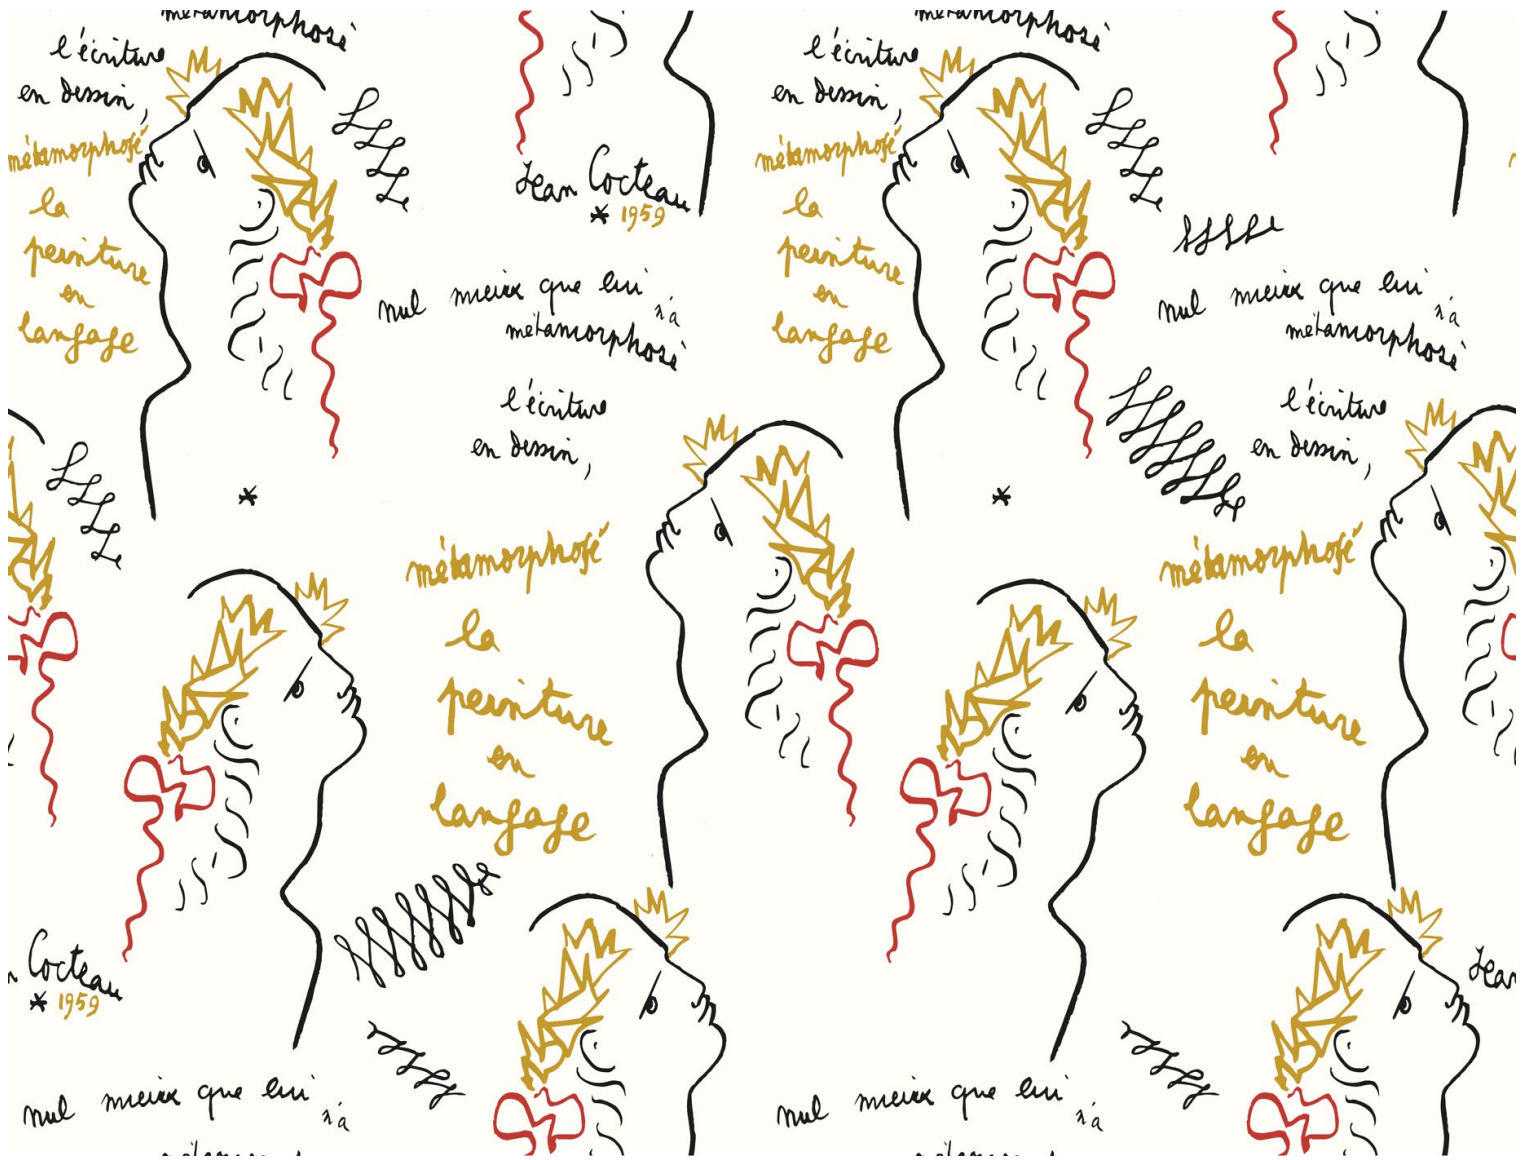

LELIEVRE

PARIS

Available colours