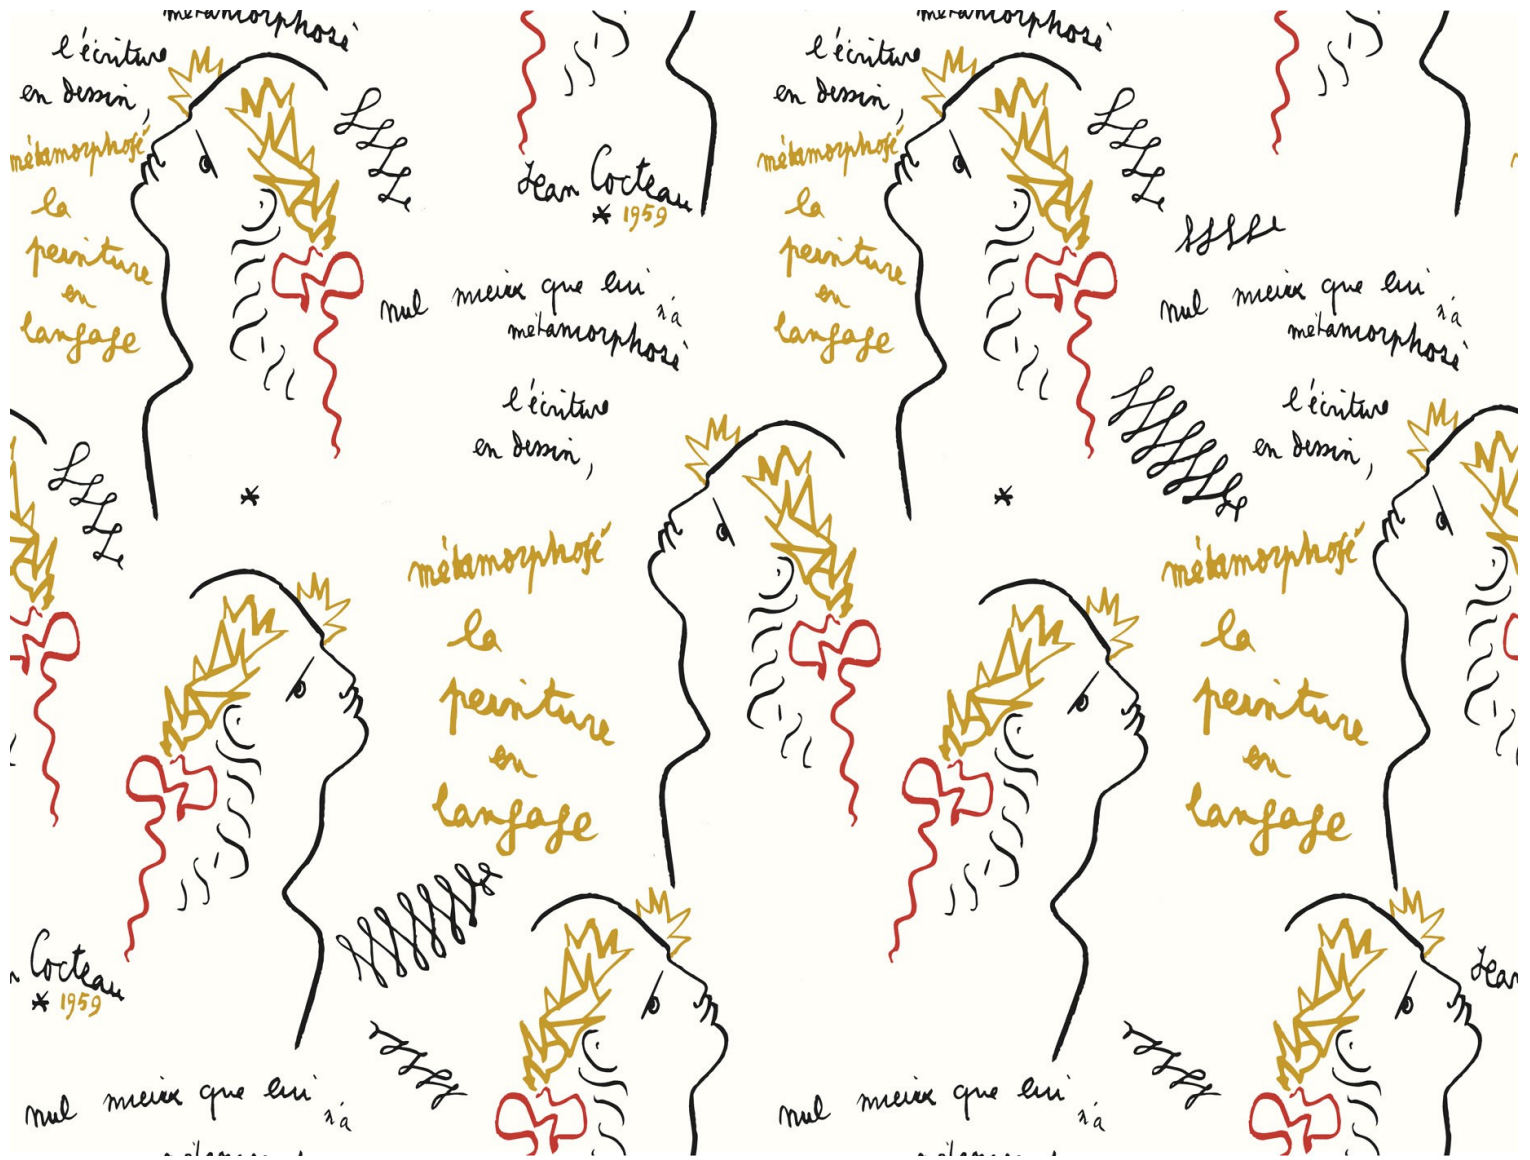

LELIEVRE

PARIS

Available colours