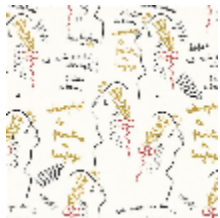

LELIEVRE

PARIS

ECRITURE - CIEL

6465-02

An all-over motif that incorporates Jean Cocteau's most famous original work *Écriture, dessin, peinture, langage* from 1959, that brings together all the facets of his talent. The artist, poet and painter said Poets do not draw. They undo writing and then redo it another way. This wallpaper is printed in rotogravure on an embossed vinyl with a light grain to the touch and a matte finish.

Collection **CHAPITRE 2 - JEAN COCTEAU**

Brand **LELIEVRE PARIS**

TECHNICAL DATA

Composition **VINYL NON WOVEN**

Width **70 cm**

Repeat cut **No**

Vertical repeat **53 cm**

Horizontal repeat **70 cm**

Weight / Linear metre **330 g**

Fire rating **B-s2,d0**

LELIEVRE

PARIS

Available colours

6465-01
ECRITURE - NOIR

6465-02
ECRITURE - CIEL

6465-03
**ECRITURE -
INDIGO ***