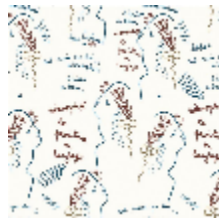

6465-03
ECRITURE -
INDIGO *