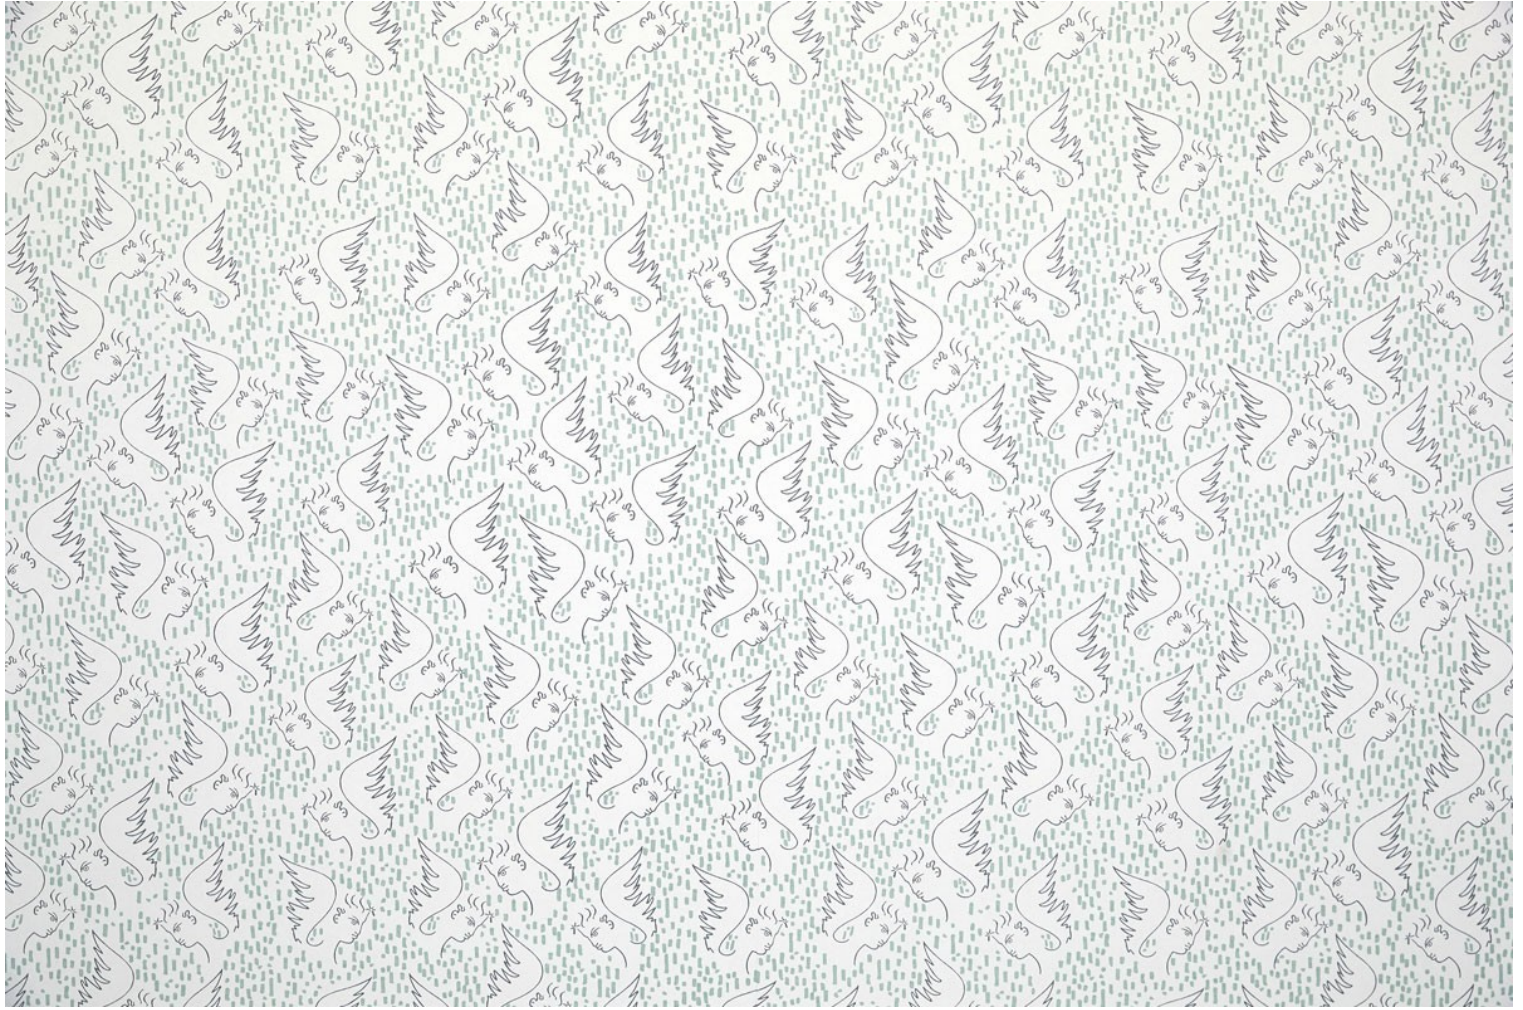

FIGURE D'ANGE - CELADON

6466-03

A fresh and delicate all-over motif that is very representative of Jean Cocteau's work. He frequently evoked the human need to attribute a human face to the absolute, particularly through the use of angelic representations. This wallpaper is created in silkscreen on non woven backing with a matte finish. A slight relief along the line of the angel contrasts with an elegant glittery light on the small background pattern.

LELIEVRE

PARIS

Available colours

6466-01
**FIGURE D'ANGE -
BLEU**

6466-03
**FIGURE D'ANGE -
CELADON**

FIGURE D'ANGE - CELADON

6466-03

LELIEVRE