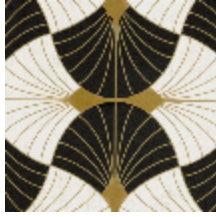

LELIEVRE

PARIS

GATSBY - OR

6480-02

GATSBY is a non-woven digital print wallpaper in a matt finish featuring a pattern in the same proportions as FABELLA. Delivering a faux textile 'trompe l'oeil' effect, it is available in a bold colourway traditional of Art Deco, and in two natural colourways in light and radiant tones. | Design: Maison Leleu

6480-01
**GATSBY -
NATUREL**

6480-02
GATSBY - OR

6480-03
GATSBY - NUAGE

GATSBY - OR

6480-02

LELIEVRE

PARIS

LELIEVRE