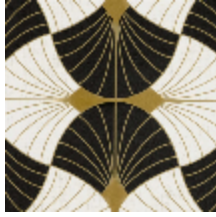

## GATSBY - NUAGE

6480-03

GATSBY is a non-woven digital print wallpaper in a matt finish featuring a pattern in the same proportions as FABELLA. Delivering a faux textile 'trompe l'oeil' effect, it is available in a bold colourway traditional of Art Deco, and in two natural colourways in light and radiant tones. | Design: Maison Leleu

## Available colours

6480-01  
**GATSBY -  
NATUREL**

6480-02  
**GATSBY - OR**

6480-03  
**GATSBY - NUAGE**

**GATSBY - NUAGE**

6480-03