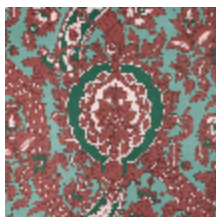

LELIEVRE

PARIS

MALVINA - NATUREL

6482-01

MALVINA is non-woven digital print wallpaper created with a slightly pearly finish and a Japanese paper feel. Available in three colourways: the original, the coordinated Naturel and a third option deliberately reversed with bronze over a black background. | Design: Maison Leleu

6482-01
**MALVINA -
NATUREL**

6482-02
**MALVINA -
AMAZONIE**

6482-03
MALVINA - BOISÉ

MALVINA - NATUREL

6482-01