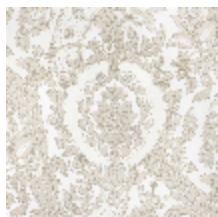

LELIEVRE

PARIS

MALVINA - NATUREL

6482-01

MALVINA is non-woven digital print wallpaper created with a slightly pearly finish and a Japanese paper feel. Available in three colourways: the original, the coordinated Naturel and a third option deliberately reversed with bronze over a black background. | Design: Maison Leleu

6482-01
**MALVINA -
NATUREL**

6482-02
**MALVINA -
AMAZONIE**

6482-03
MALVINA - BOISÉ

MALVINA - NATUREL

6482-01