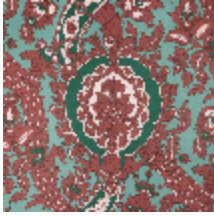

LELIEVRE

PARIS

MALVINA - AMAZONIE

6482-02

MALVINA is non-woven digital print wallpaper created with a slightly pearly finish and a Japanese paper feel. Available in three colourways: the original, the coordinated Naturel and a third option deliberately reversed with bronze over a black background. | Design: Maison Leleu

6482-01
**MALVINA -
NATUREL**

6482-02
**MALVINA -
AMAZONIE**

6482-03
MALVINA - BOISÉ

MALVINA - AMAZONIE

6482-02