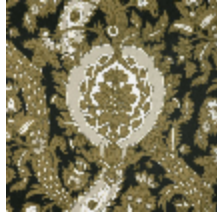

LELIEVRE

PARIS

MALVINA - AMAZONIE

6482-02

MALVINA is non-woven digital print wallpaper created with a slightly pearly finish and a Japanese paper feel. Available in three colourways: the original, the coordinated Naturel and a third option deliberately reversed with bronze over a black background. | Design: Maison Leleu

6482-01
**MALVINA -
NATUREL**

6482-02
**MALVINA -
AMAZONIE**

6482-03
MALVINA - BOISÉ

MALVINA - AMAZONIE

6482-02