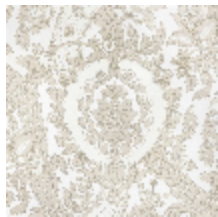

LELIEVRE

PARIS

Available colours

6482-01
**MALVINA -
NATUREL**