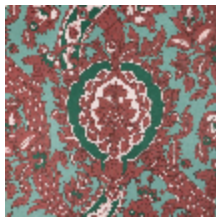

6482-02
**MALVINA -
AMAZONIE**