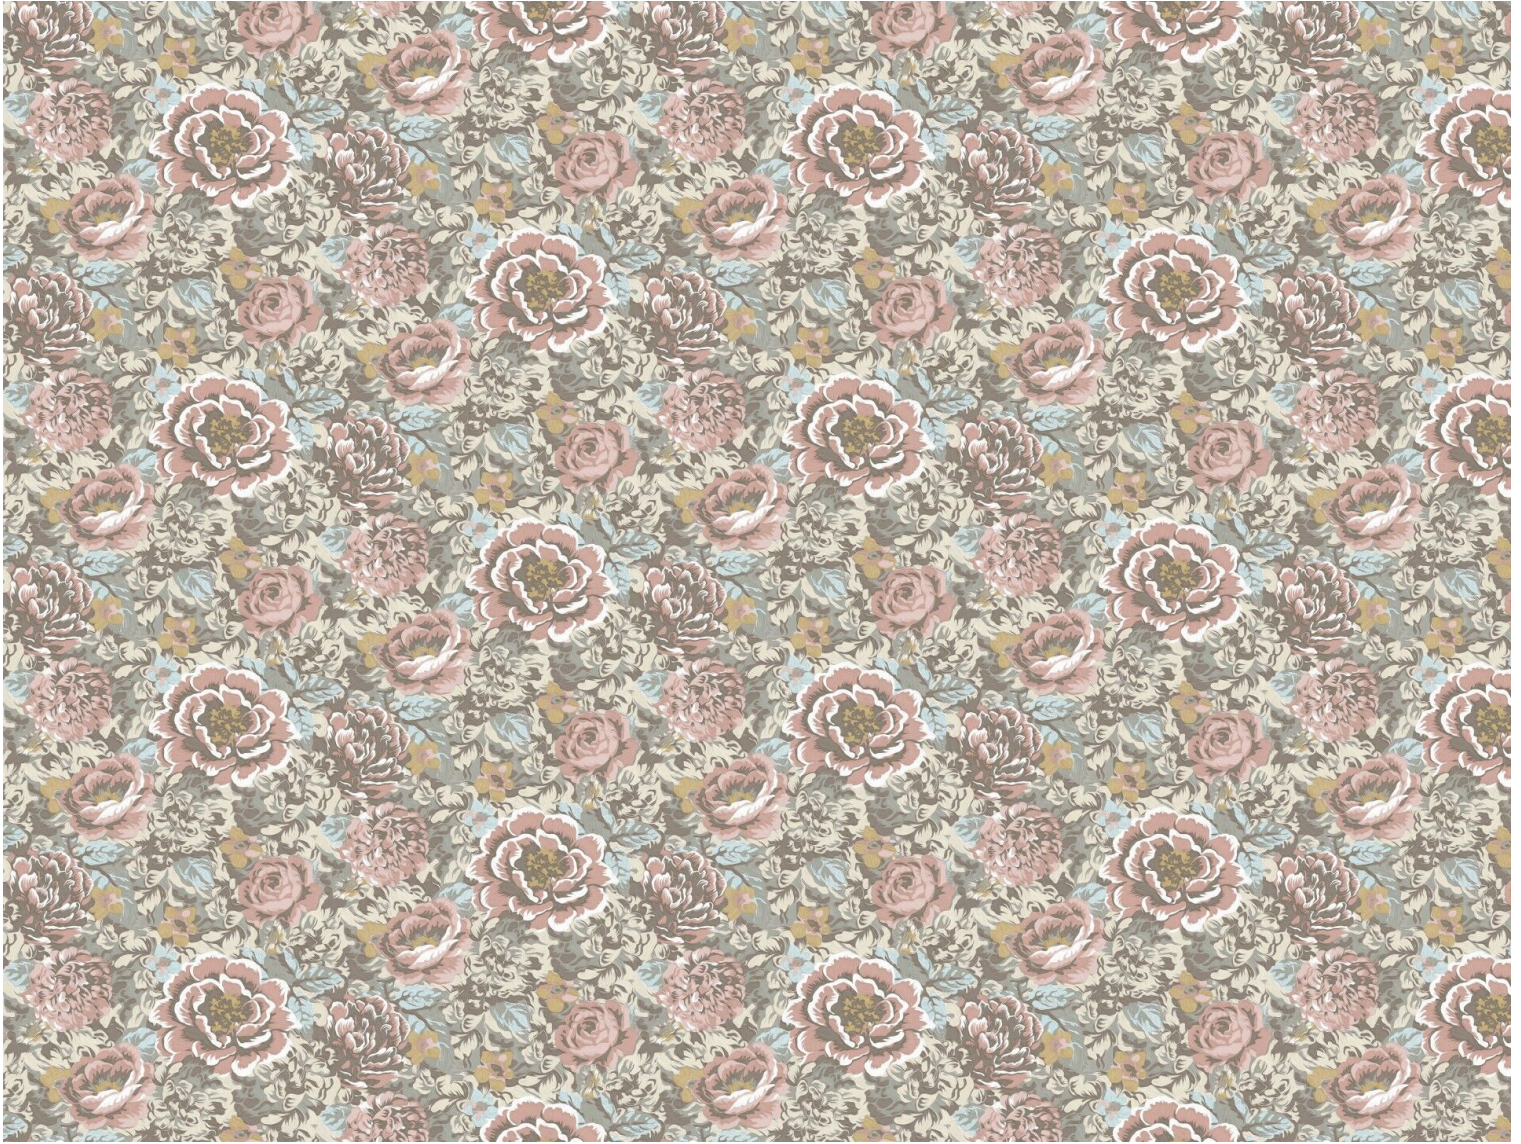

LELIEVRE

PARIS

Available colours