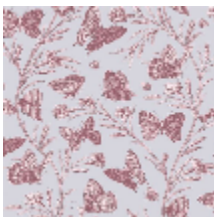

SÉRÉNADE - NATUREL

6493-01

Inspired by the FLÂNERIE fabric (4270), SÉRÉNADE wallpaper is a magnificent two-tone wallpaper with butterflies and flowers, in the spirit of an engraving.

Collection	BELLE ÉPOQUE
------------	--------------

Fire rating	B-s1,d0
-------------	---------

LELIEVRE

PARIS

Available colours

6493-01
**SÉRÉNADE -
NATUREL**

6493-02
**SÉRÉNADE -
BOUDOIR**

6493-03
**SÉRÉNADE -
PRINTEMPS**

6493-04
**SÉRÉNADE -
GRAVURE**

6493-05
**SÉRÉNADE -
ENCRE**

LELIEVRE

PARIS

SÉRÉNADE - NATUREL

6493-01