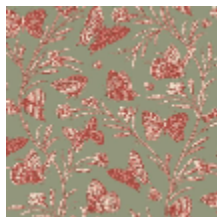

SÉRÉNADE - NATUREL

6493-01

Inspired by the FLÂNERIE fabric (4270), SÉRÉNADE wallpaper is a magnificent two-tone wallpaper with butterflies and flowers, in the spirit of an engraving.

Collection	BELLE ÉPOQUE
------------	--------------

Fire rating	B-s1,d0
-------------	---------

LELIEVRE

PARIS

Available colours

6493-01
**SÉRÉNADE -
NATUREL**

6493-02
**SÉRÉNADE -
BOUDOIR**

6493-03
**SÉRÉNADE -
PRINTEMPS**

6493-04
**SÉRÉNADE -
GRAVURE**

6493-05
**SÉRÉNADE -
ENCRE**

LELIEVRE

PARIS

SÉRÉNADE - NATUREL

6493-01