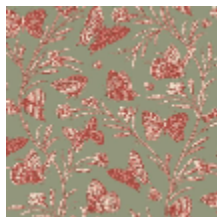

SÉRÉNADE - GRAVURE

6493-04

Inspired by the FLÂNERIE fabric (4270), SÉRÉNADE wallpaper is a magnificent two-tone wallpaper with butterflies and flowers, in the spirit of an engraving.

Collection	BELLE ÉPOQUE
------------	--------------

Fire rating	B-s1,d0
-------------	---------

LELIEVRE

PARIS

Available colours

6493-01
**SÉRÉNADE -
NATUREL**

6493-02
**SÉRÉNADE -
BOUDOIR**

6493-03
**SÉRÉNADE -
PRINTEMPS**

6493-04
**SÉRÉNADE -
GRAVURE**

6493-05
**SÉRÉNADE -
ENCRE**

LELIEVRE

PARIS

SÉRÉNADE - GRAVURE

6493-04