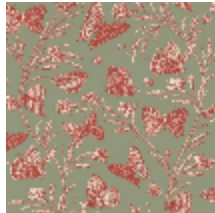

SÉRÉNADE - GRAVURE

6493-04

SÉRÉNADE is a magnificent two-tone wallpaper adorned with butterflies and flowers, based on an original archive of a toile de Jouy, in the spirit of an engraving.

Collection	BELLE ÉPOQUE
------------	--------------

Brand	QUENIN
-------	--------

TECHNICAL DATA

Type	Wallpaper
------	-----------

Composition	Non woven
-------------	-----------

Width	70 cm
-------	-------

Repeat cut	No
------------	----

Vertical repeat	64 cm
-----------------	-------

Weight / Linear metre	180 g
-----------------------	-------

Fire rating	B-s1,d0
-------------	---------

LELIEVRE

PARIS

Available colours

6493-01
**SÉRÉNADE -
NATUREL**

6493-02
**SÉRÉNADE -
BOUDOIR**

6493-03
**SÉRÉNADE -
PRINTEMPS**