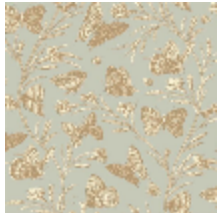

SÉRÉNADE - GRAVURE

6493-04

SÉRÉNADE is a magnificent two-tone wallpaper adorned with butterflies and flowers, based on an original archive of a toile de Jouy, in the spirit of an engraving.

Collection	BELLE ÉPOQUE
------------	--------------

Brand	QUENIN
-------	--------

TECHNICAL DATA

Type	Wallpaper
------	-----------

Composition	Non woven
-------------	-----------

Width	70 cm
-------	-------

Repeat cut	No
------------	----

Vertical repeat	64 cm
-----------------	-------

Weight / Linear metre	180 g
-----------------------	-------

Fire rating	B-s1,d0
-------------	---------

LELIEVRE

PARIS

Available colours

6493-01
**SÉRÉNADE -
NATUREL**

6493-02
**SÉRÉNADE -
BOUDOIR**

6493-03
**SÉRÉNADE -
PRINTEMPS**