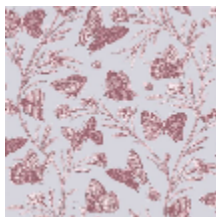

SÉRÉNADE - GRAVURE

6493-04

Inspired by the FLÂNERIE fabric (4270), SÉRÉNADE wallpaper is a magnificent two-tone wallpaper with butterflies and flowers, in the spirit of an engraving.

Collection	BELLE ÉPOQUE
------------	--------------

Fire rating	B-s1,d0
-------------	---------

LELIEVRE

PARIS

Available colours

6493-01
**SÉRÉNADE -
NATUREL**

6493-02
**SÉRÉNADE -
BOUDOIR**

6493-03
**SÉRÉNADE -
PRINTEMPS**

6493-04
**SÉRÉNADE -
GRAVURE**

6493-05
**SÉRÉNADE -
ENCRE**

LELIEVRE

PARIS

SÉRÉNADE - GRAVURE

6493-04