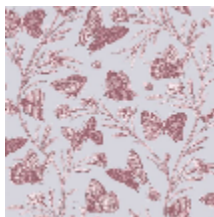

SÉRÉNADE - ENCRE

6493-05

SÉRÉNADE is a magnificent two-tone wallpaper adorned with butterflies and flowers, based on an original archive of a toile de Jouy, in the spirit of an engraving.

Collection	BELLE ÉPOQUE
------------	--------------

Brand	QUENIN
-------	--------

TECHNICAL DATA

Type	Wallpaper
------	-----------

Composition	Non woven
-------------	-----------

Width	70 cm
-------	-------

Repeat cut	No
------------	----

Vertical repeat	64 cm
-----------------	-------

Weight / Linear metre	180 g
-----------------------	-------

Fire rating	B-s1,d0
-------------	---------

LELIEVRE

PARIS

Available colours

6493-01
**SÉRÉNADE -
NATUREL**

6493-02
**SÉRÉNADE -
BOUDOIR**

6493-03
**SÉRÉNADE -
PRINTEMPS**