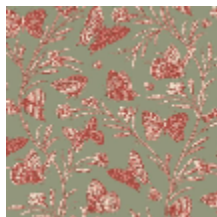

LELIEVRE

PARIS

SÉRÉNADE - ENCRE

6493-05

Inspired by the FLÂNERIE fabric (4270), SÉRÉNADE wallpaper is a magnificent two-tone wallpaper with butterflies and flowers, in the spirit of an engraving.

Collection	BELLE ÉPOQUE
------------	--------------

Fire rating	B-s1,d0
-------------	---------

LELIEVRE

PARIS

Available colours

6493-01
**SÉRÉNADE -
NATUREL**

6493-02
**SÉRÉNADE -
BOUDOIR**

6493-03
**SÉRÉNADE -
PRINTEMPS**

6493-04
**SÉRÉNADE -
GRAVURE**