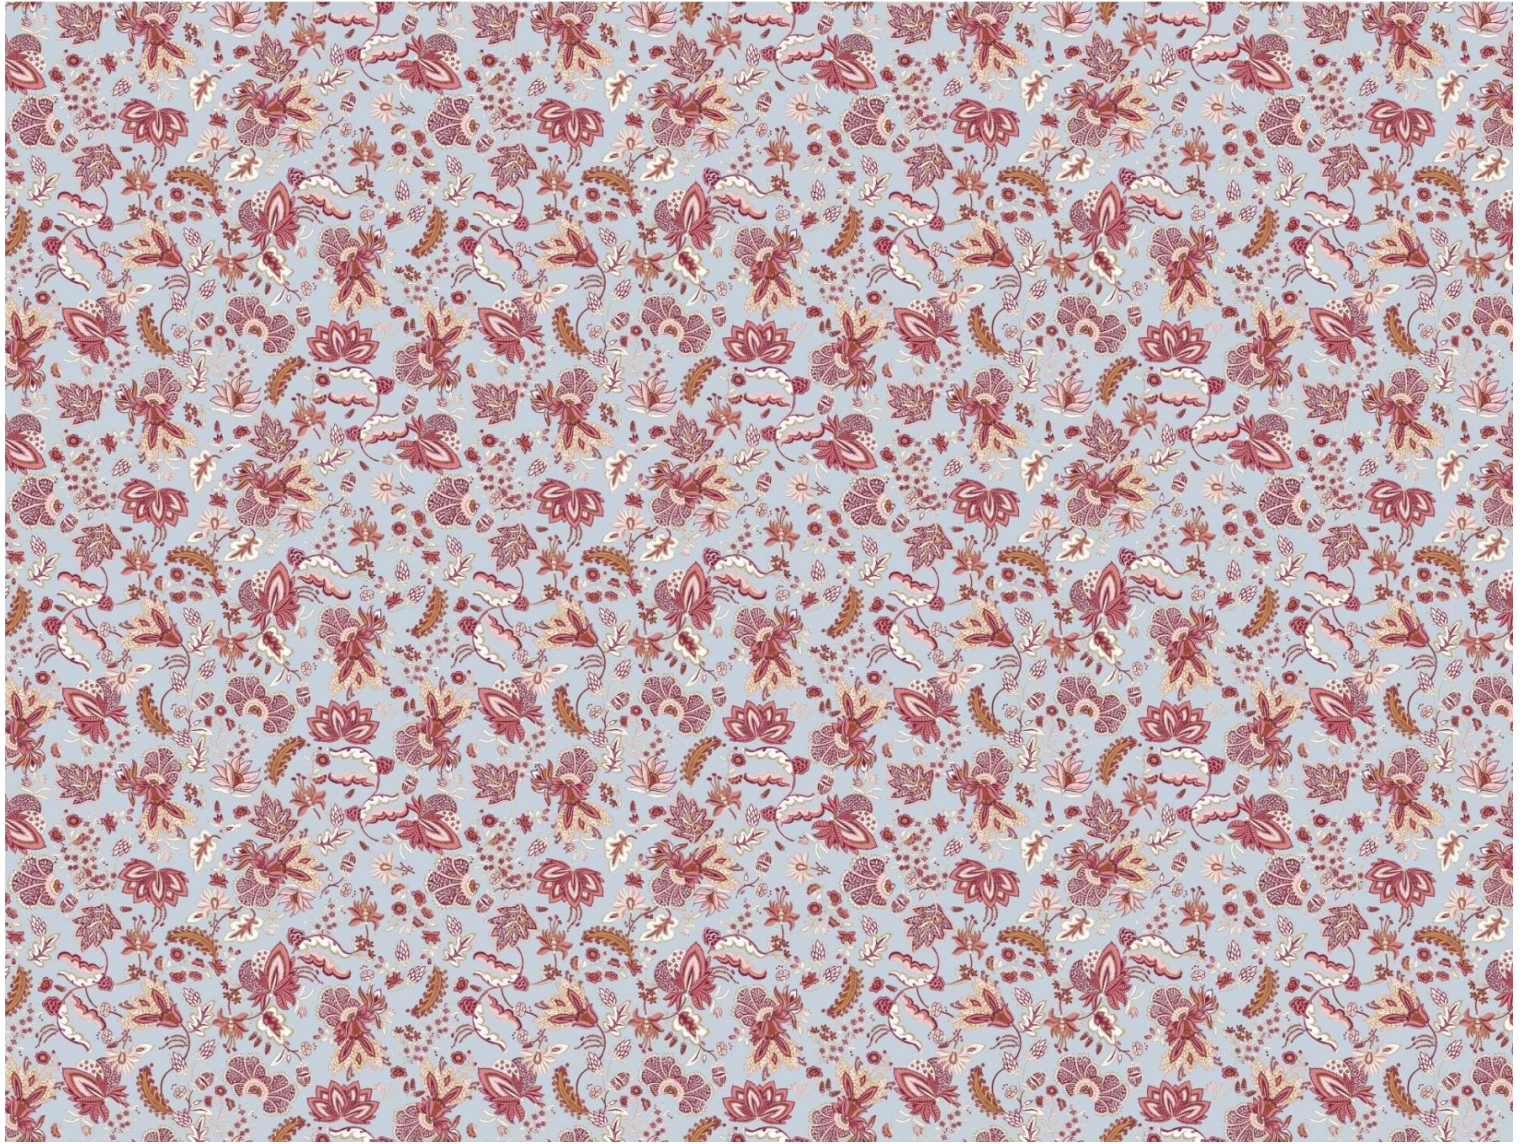

LELIEVRE

PARIS

Available colours