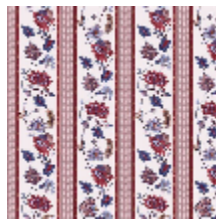

AGLAÉ - NATUREL

6495-01

The AGLAÉ wallpaper, a stripe with an floral indienne from a Quenin archive, goes wonderfully with the CONSTANCE wallpaper (6495).

Collection	BELLE ÉPOQUE
------------	--------------

Fire rating	B-s1,d0
-------------	---------

LELIEVRE

PARIS

Available colours

6495-01
AGLAÉ - NATUREL

6495-02
**AGLAÉ -
BOUDOIR**

6495-03
**AGLAÉ -
PRINTEMPS**

6495-04
AGLAÉ - GRIOTTE

AGLAÉ - NATUREL

6495-01