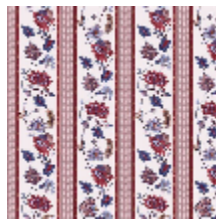

AGLAÉ - BOUDOIR

6495-02

The AGLAÉ wallpaper, a stripe with an floral indienne from a Quenin archive, goes wonderfully with the CONSTANCE wallpaper (6495).

Collection	BELLE ÉPOQUE
------------	--------------

Fire rating	B-s1,d0
-------------	---------

LELIEVRE

PARIS

Available colours

6495-01
AGLAÉ - NATUREL

6495-02
**AGLAÉ -
BOUDOIR**

6495-03
**AGLAÉ -
PRINTEMPS**

6495-04
AGLAÉ - GRIOTTE