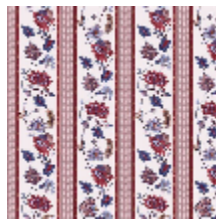

AGLAÉ - PRINTEMPS

6495-03

The AGLAÉ wallpaper, a stripe with an floral indienne from a Quenin archive, goes wonderfully with the CONSTANCE wallpaper (6495).

Collection	BELLE ÉPOQUE
------------	--------------

Fire rating	B-s1,d0
-------------	---------

LELIEVRE

PARIS

Available colours

6495-01
AGLAÉ - NATUREL

6495-02
**AGLAÉ -
BOUDOIR**

6495-03
**AGLAÉ -
PRINTEMPS**

6495-04
AGLAÉ - GRIOTTE