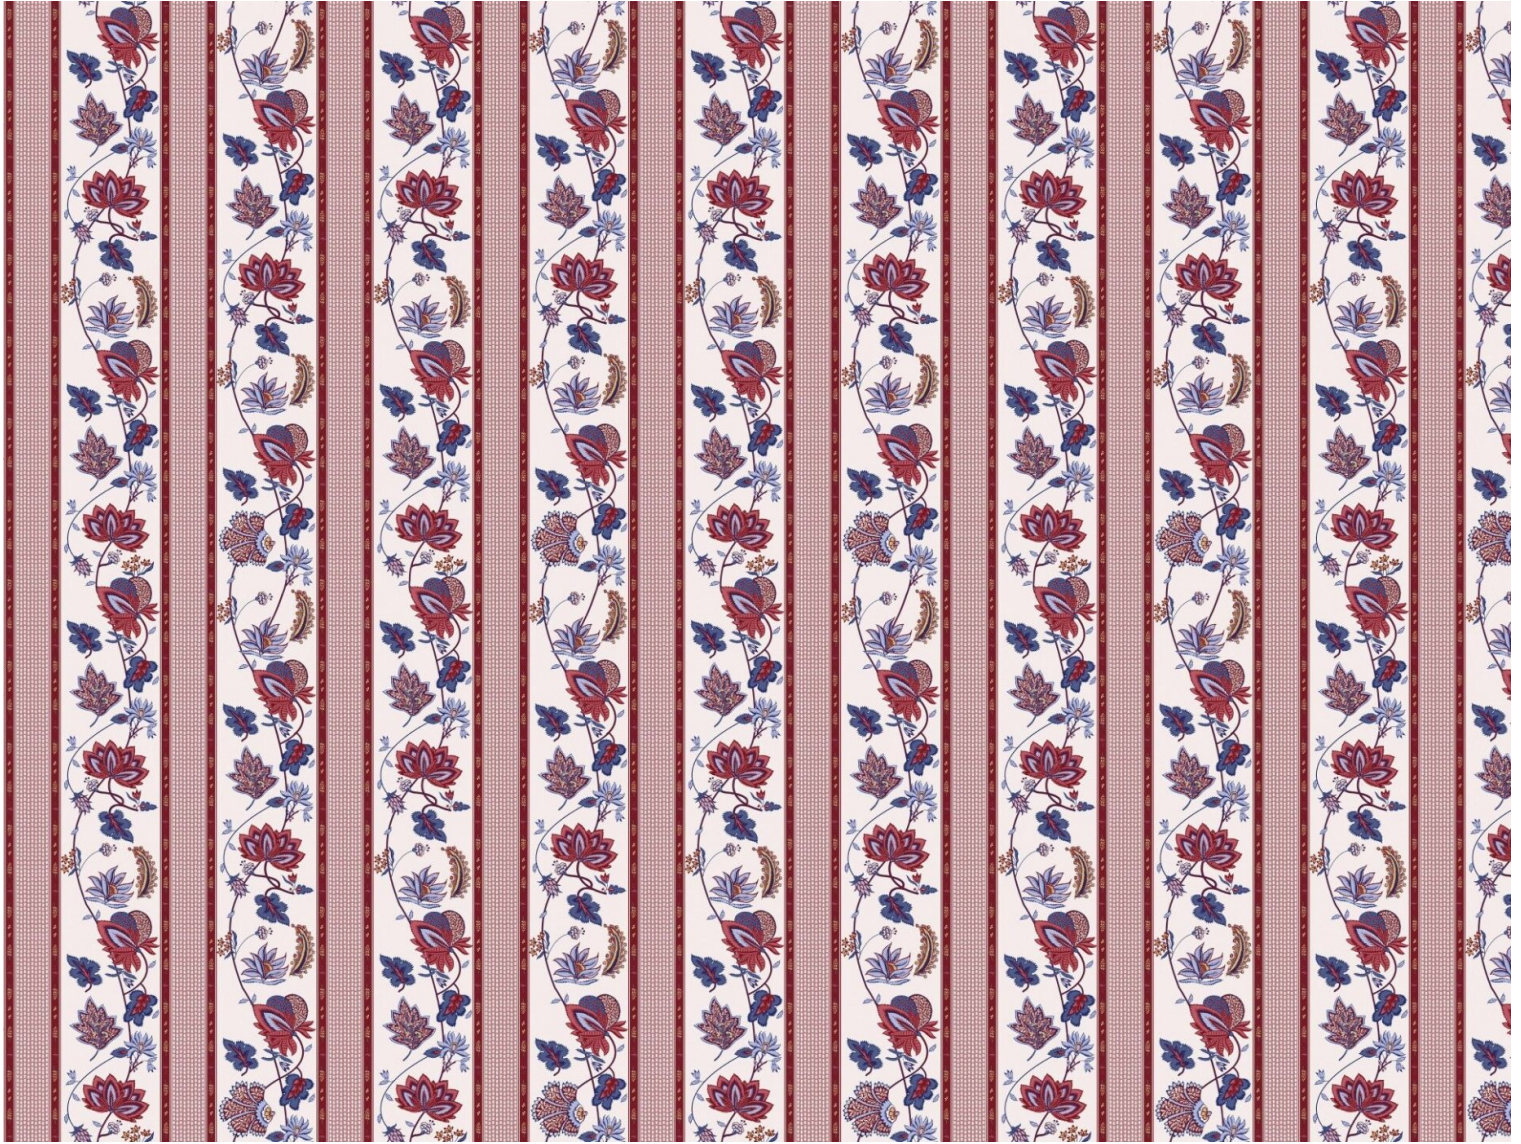

LELIEVRE

PARIS

Available colours