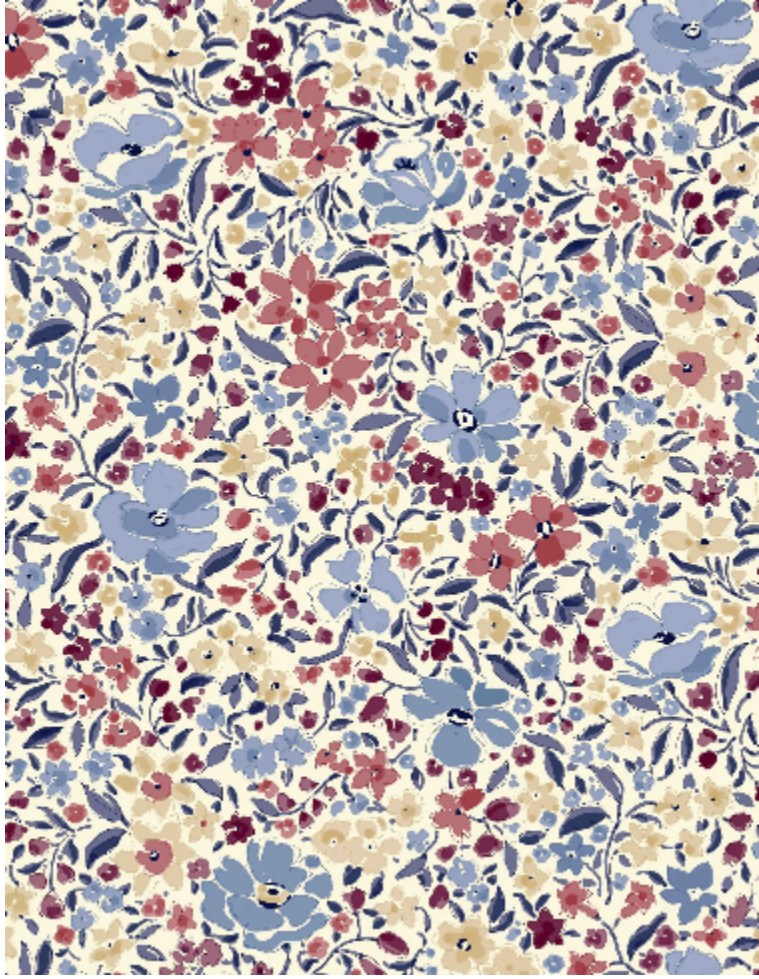

**FLEURETTES - GRIOTTE**

6496-04

Fresh and contemporary, the FLEURETTES wallpaper has been worked like a watercolour drawing, where the play of colours, contrasts and transparency reveal a brushstroke effect.

---

Collection	BELLE ÉPOQUE
------------	--------------

---

Brand	QUENIN
-------	--------

---

**TECHNICAL DATA**

---

Composition	Non woven
-------------	-----------