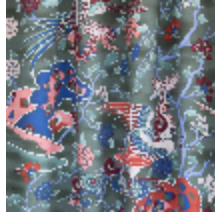

LES SONGES - POUDRE

0653-01

Les Rêveries fabric has been printed on matt cotton sation in three varieties that perfectly implement the rest of L'Envolée Fantastique Collection.

Collection	L'ENVOLÉE FANTASTIQUE
------------	-----------------------

Brand	LELIEVRE
-------	----------

TECHNICAL DATA

Composition	Cotton 100%
-------------	-------------

Width	138 cm
-------	--------

Repeat cut	Yes
------------	-----

Vertical repeat	150 cm
-----------------	--------

LELIEVRE

PARIS

Available colours

0653-01
**LES SONGES -
POUDRE**

0653-02
**LES SONGES -
MIEL**

0653-03
**LES SONGES -
SAUGE**

LES SONGES - POUDRE

0653-01