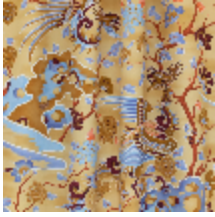

Brand LELIÈVRE

TECHNICAL DATA

Composition Cotton 100%

Width 138 cm

Repeat cut Yes

Vertical repeat 150 cm

Horizontal repeat 136 cm

Drop match No

Care    

Uses    

Martindale test 25 000 T

Weight / Linear metre 471 g

LELIEVRE

PARIS

Available colours

0653-01
**LES SONGES -
POUDRE**

0653-02
**LES SONGES -
MIEL**

0653-03
**LES SONGES -
SAUGE**

LES SONGES - MIEL

0653-02