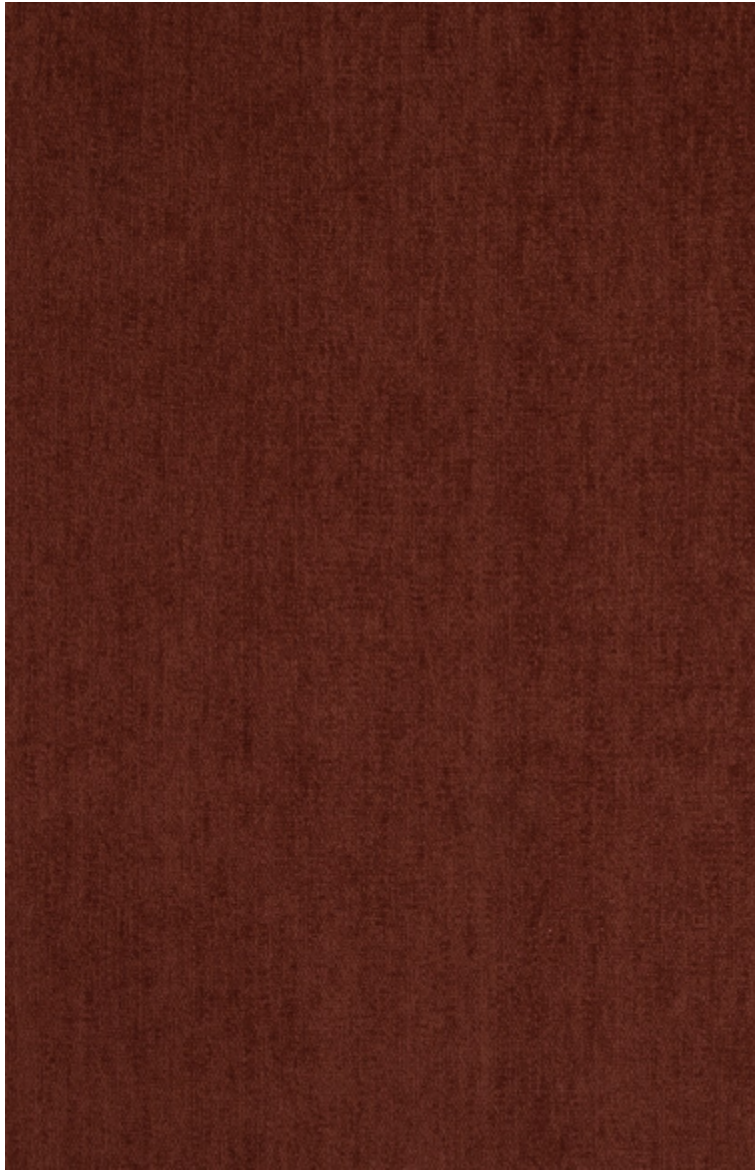

LELIEVRE

PARIS

ATHENA - BLUSH

0657-09

Soft, smooth and matt, ATHÉNA is reversible piece suitable for seats and curtains. Subtly and in shades of colours and halftones, it combines perfectly with the main collection: L'Envolée Fantastique.

Collection	L'ENVOLÉE FANTASTIQUE
------------	-----------------------

Brand	LELIEVRE
-------	----------

TECHNICAL DATA

Composition	Polyester 80% - Cotton 20%
-------------	----------------------------

Width	143 cm
-------	--------