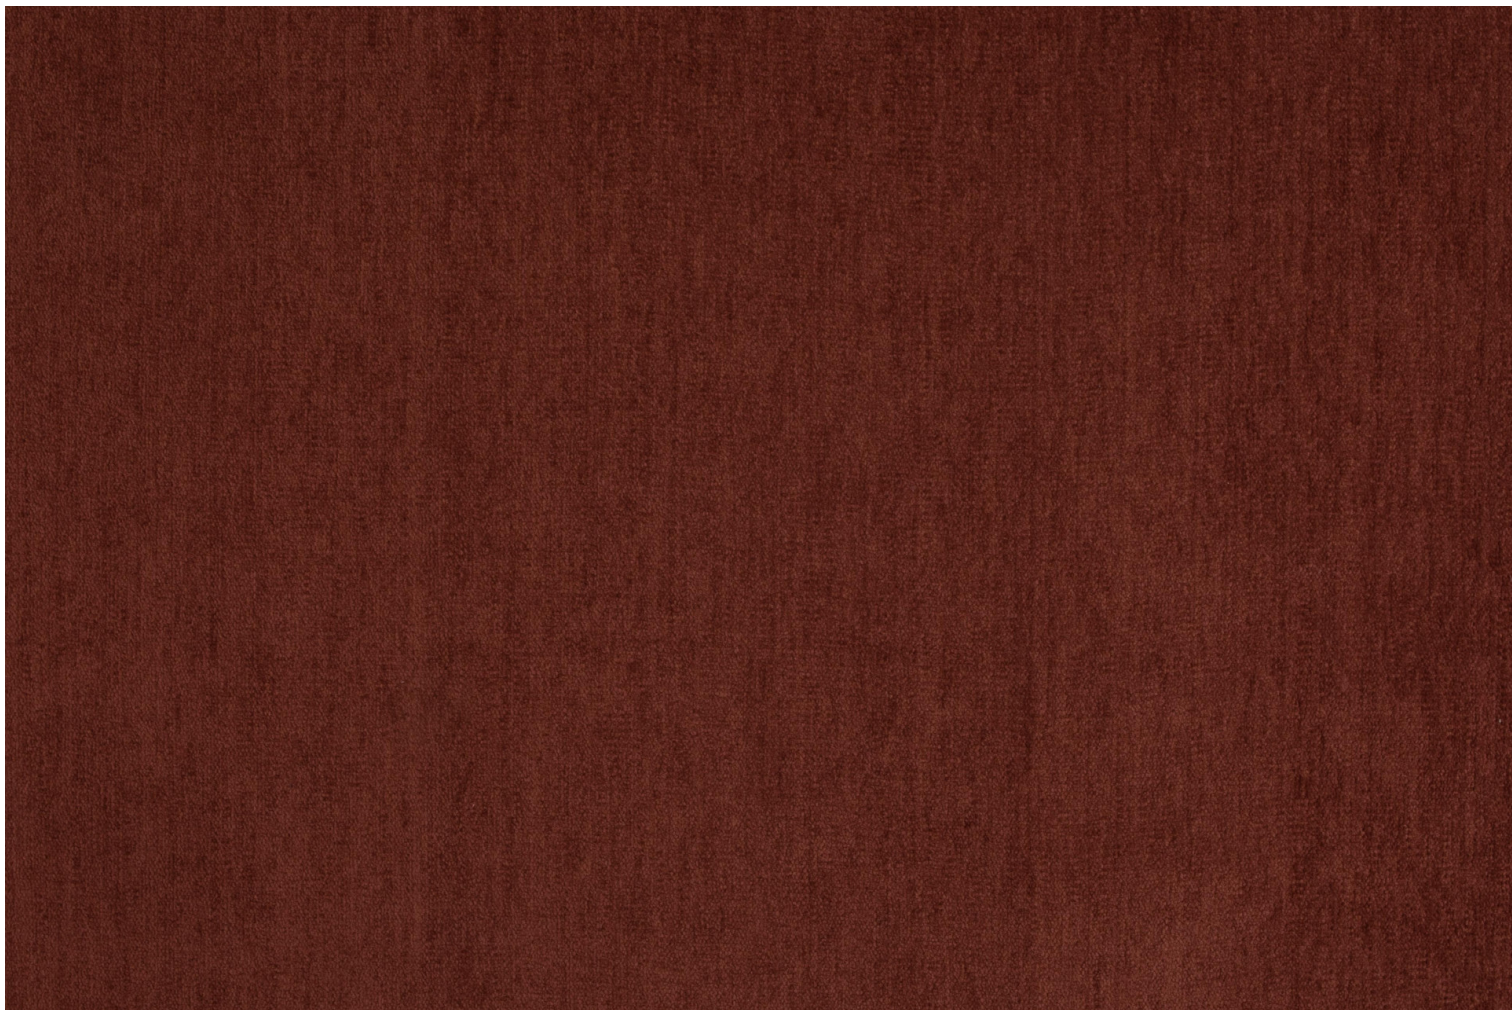

LELIEVRE

PARIS