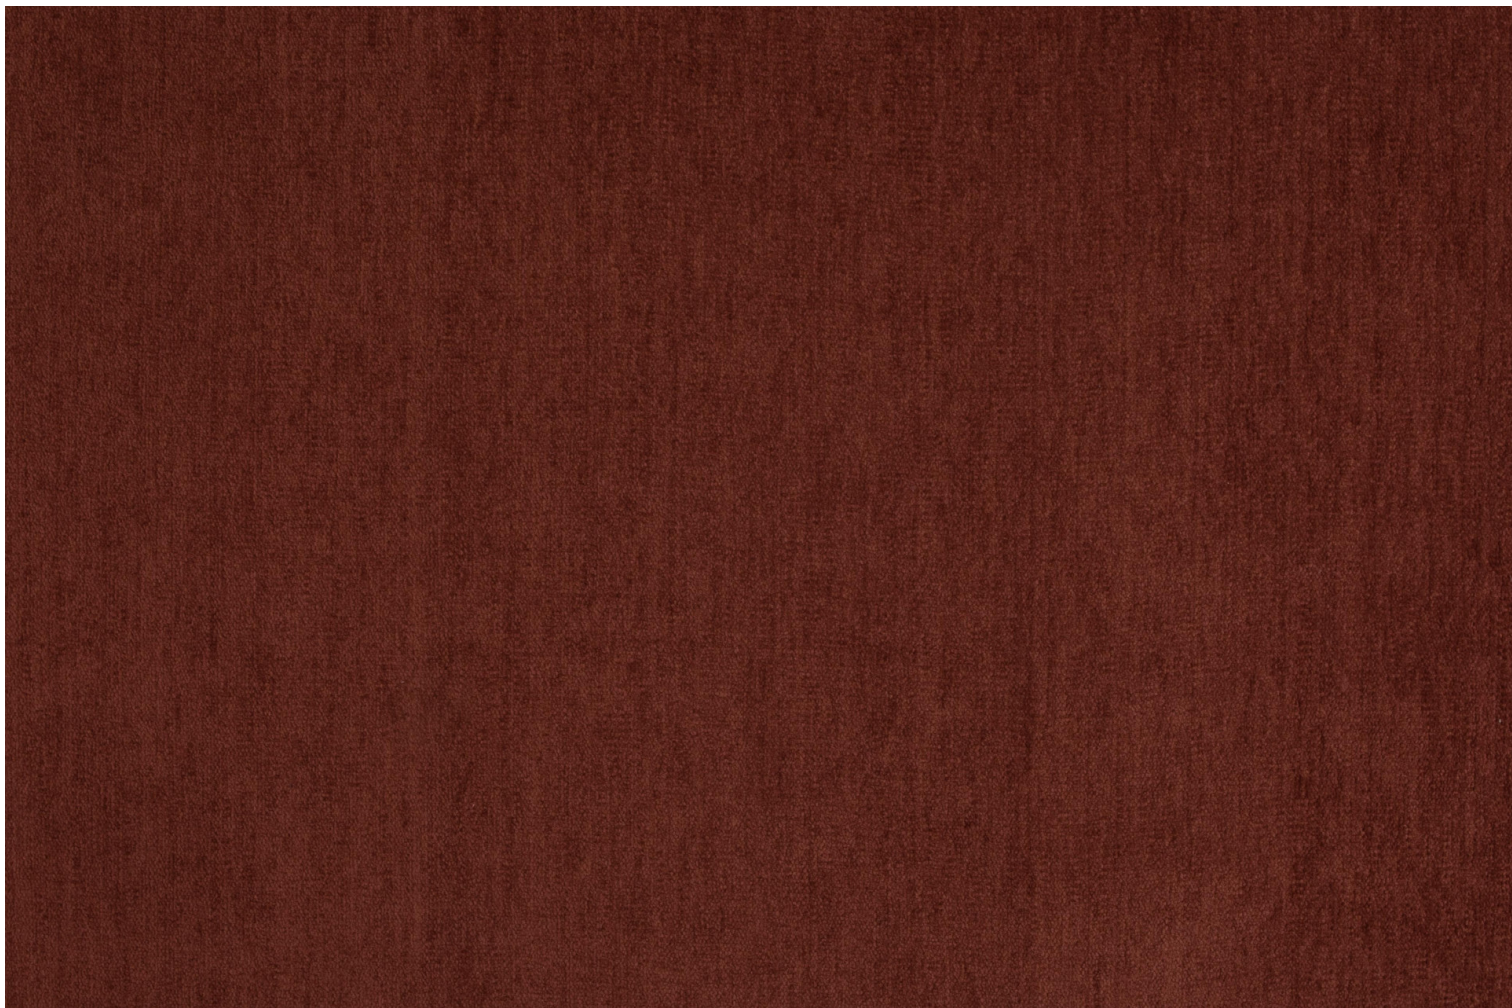

LELIEVRE

PARIS