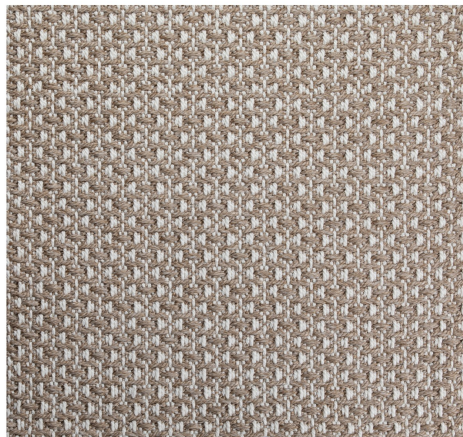

LELIEVRE

PARIS

TAPIS HAUBAN SABLE

6620-01

Hand-woven, these braided and corded effects of the HAUBAN rug evoke marine knots and the recreational world of the seaside. With its natural look and stain and UV resistance, this rug is suitable for both indoor and outdoor use. A change of colour is possible from a minimum of 50m².

Collection	IN/OUTDOOR
------------	------------

Brand	LELIEVRE
-------	----------

TECHNICAL DATA

Composition	100% POLYPROPYLENE
-------------	--------------------

Use	Residential - High traffic
-----	----------------------------

LELIEVRE

PARIS

TAPIS HAUBAN SABLE

6620-01