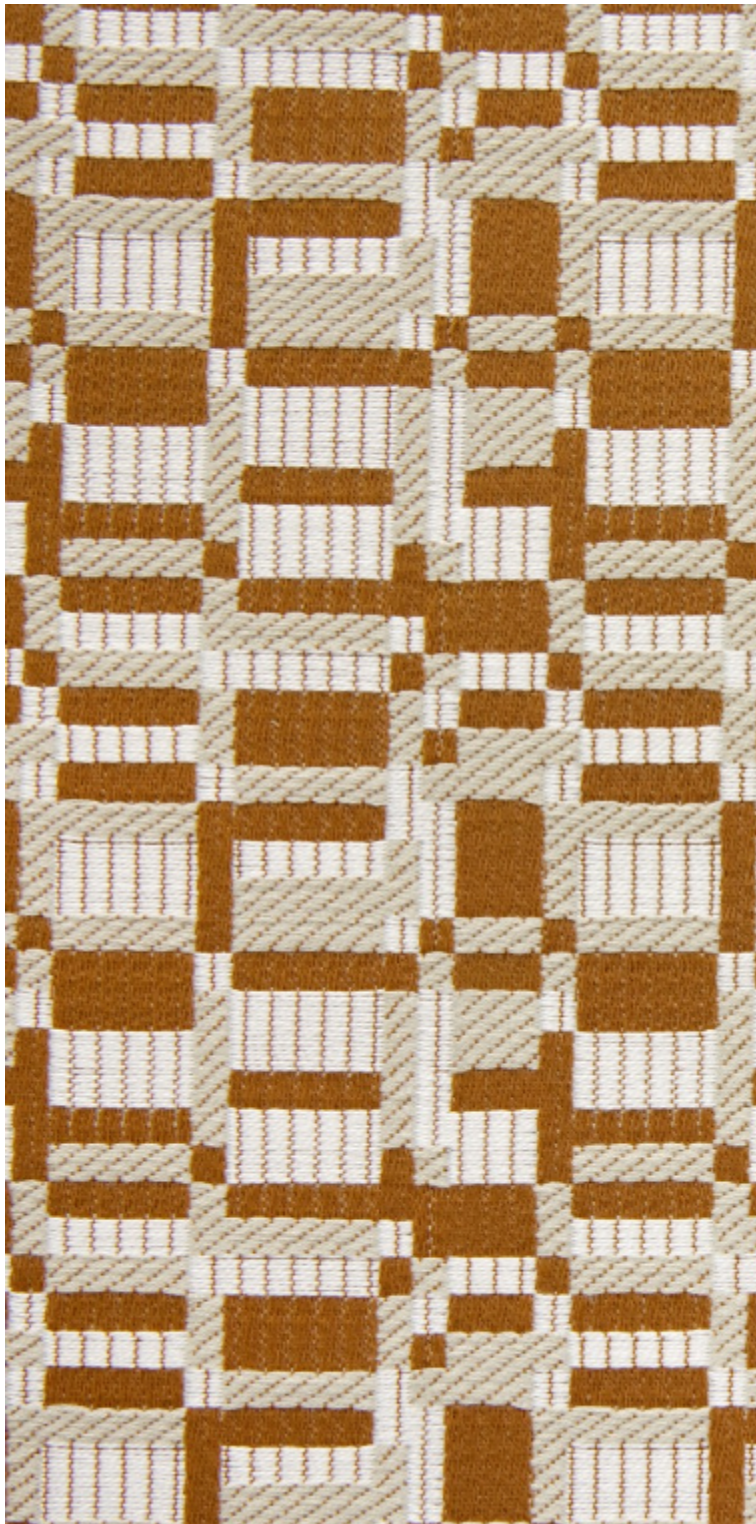

LELIEVRE

PARIS

KIOSQUE M1 - COGNAC

0799-02

Kiosque is a small check jacquard of 3 harmoniously blended colours. Perfect for coordinating and will structure any decor with its geometric pattern inspired by the shelves of a library bursting with books. The soft, supple quality shifts from matt to glossy, it is soft to the touch so perfect for upholstery, curtains, hangings and accessories.

Collection	COLLECTION 23
------------	---------------

Brand	LELIEVRE PARIS CONTRACT
-------	-------------------------

TECHNICAL DATA

Composition	Polyester FR 100%
-------------	-------------------

Width	146 cm
-------	--------

Repeat cut	No
------------	----

Vertical repeat	7 cm
-----------------	------

Horizontal repeat	6 cm
-------------------	------

Drop match	No
------------	----

Care	   
------	---

Uses	   
------	---

Martindale test	40 000 T
-----------------	----------