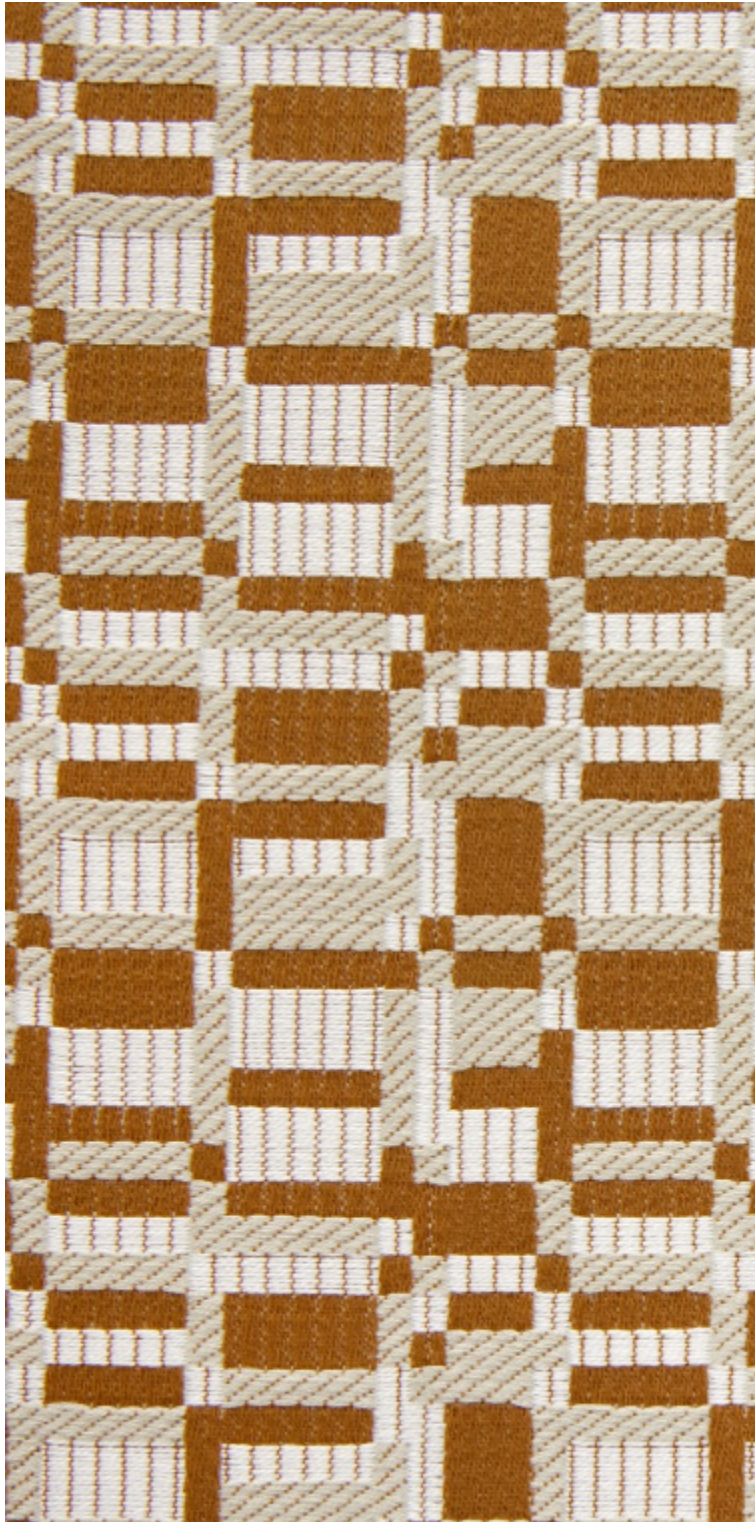

LELIEVRE

PARIS

KIOSQUE M1 - COGNAC

0799-02

Kiosque is a small check jacquard of 3 harmoniously blended colours. Perfect for coordinating and will structure any decor with its geometric pattern inspired by the shelves of a library bursting with books. The soft, supple quality shifts from matt to glossy, it is soft to the touch so perfect for upholstery, curtains, hangings and accessories.

Collection	COLLECTION 23
------------	---------------

Brand	LELIEVRE CONTRACT
-------	-------------------

TECHNICAL DATA

Composition	Polyester FR 100%
-------------	-------------------

Width	146 cm
-------	--------

Repeat cut	No
------------	----

Vertical repeat	7 cm
-----------------	------

Horizontal repeat	6 cm
-------------------	------

Drop match	No
------------	----

Care	   
------	---

Uses	   
------	---

Martindale test	40 000 T
-----------------	----------