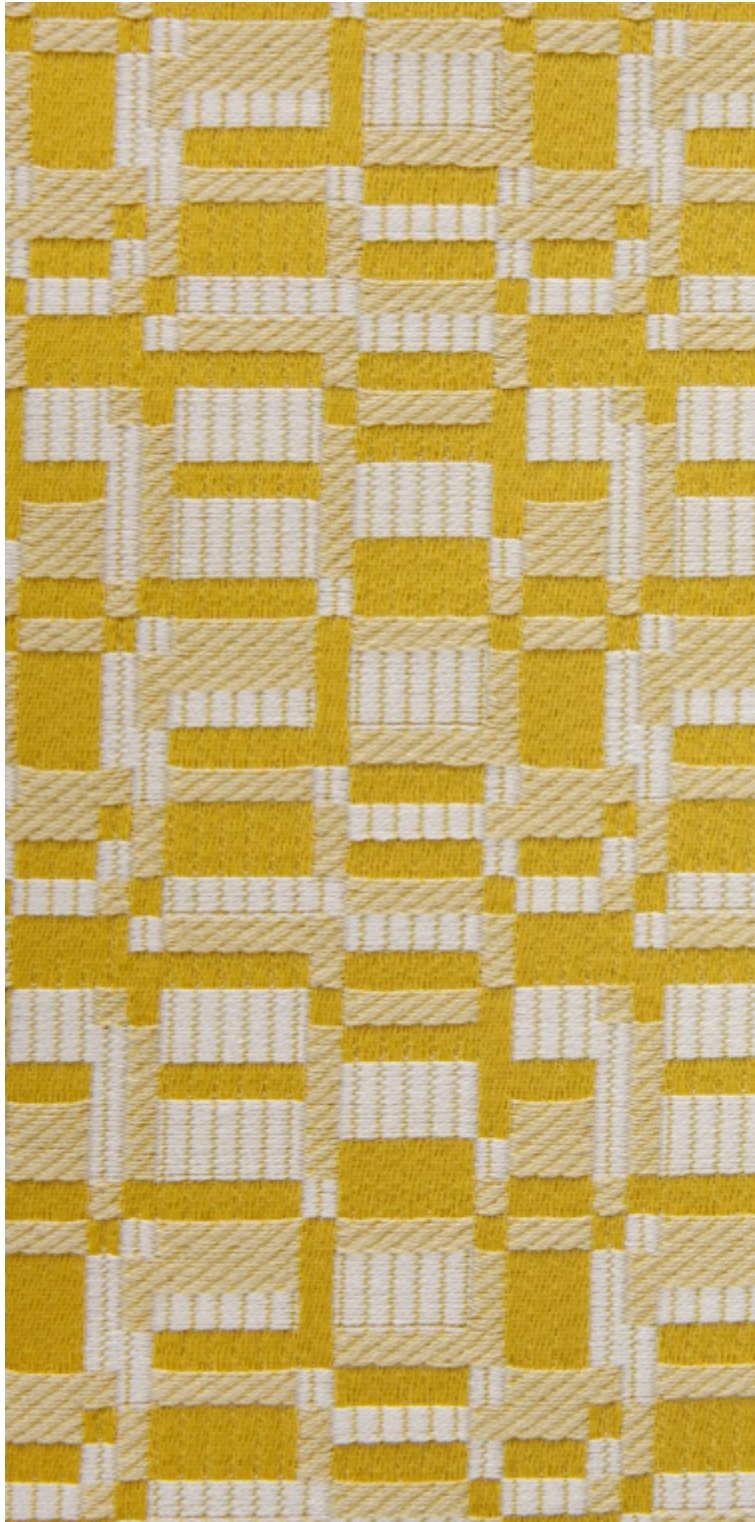

LELIEVRE

PARIS

KIOSQUE M1 - POLLEN

0799-03

Kiosque is a small check jacquard of 3 harmoniously blended colours. Perfect for coordinating and will structure any decor with its geometric pattern inspired by the shelves of a library bursting with books. The soft, supple quality shifts from matt to glossy, it is soft to the touch so perfect for upholstery, curtains, hangings and accessories.

Collection	COLLECTION 23
------------	---------------

Brand	LELIEVRE PARIS CONTRACT
-------	-------------------------

TECHNICAL DATA

Composition	Polyester FR 100%
-------------	-------------------

Width	146 cm
-------	--------

Repeat cut	No
------------	----

Vertical repeat	7 cm
-----------------	------

Horizontal repeat	6 cm
-------------------	------

Drop match	No
------------	----

Care	   
------	---

Uses	   
------	---

Martindale test	40 000 T
-----------------	----------